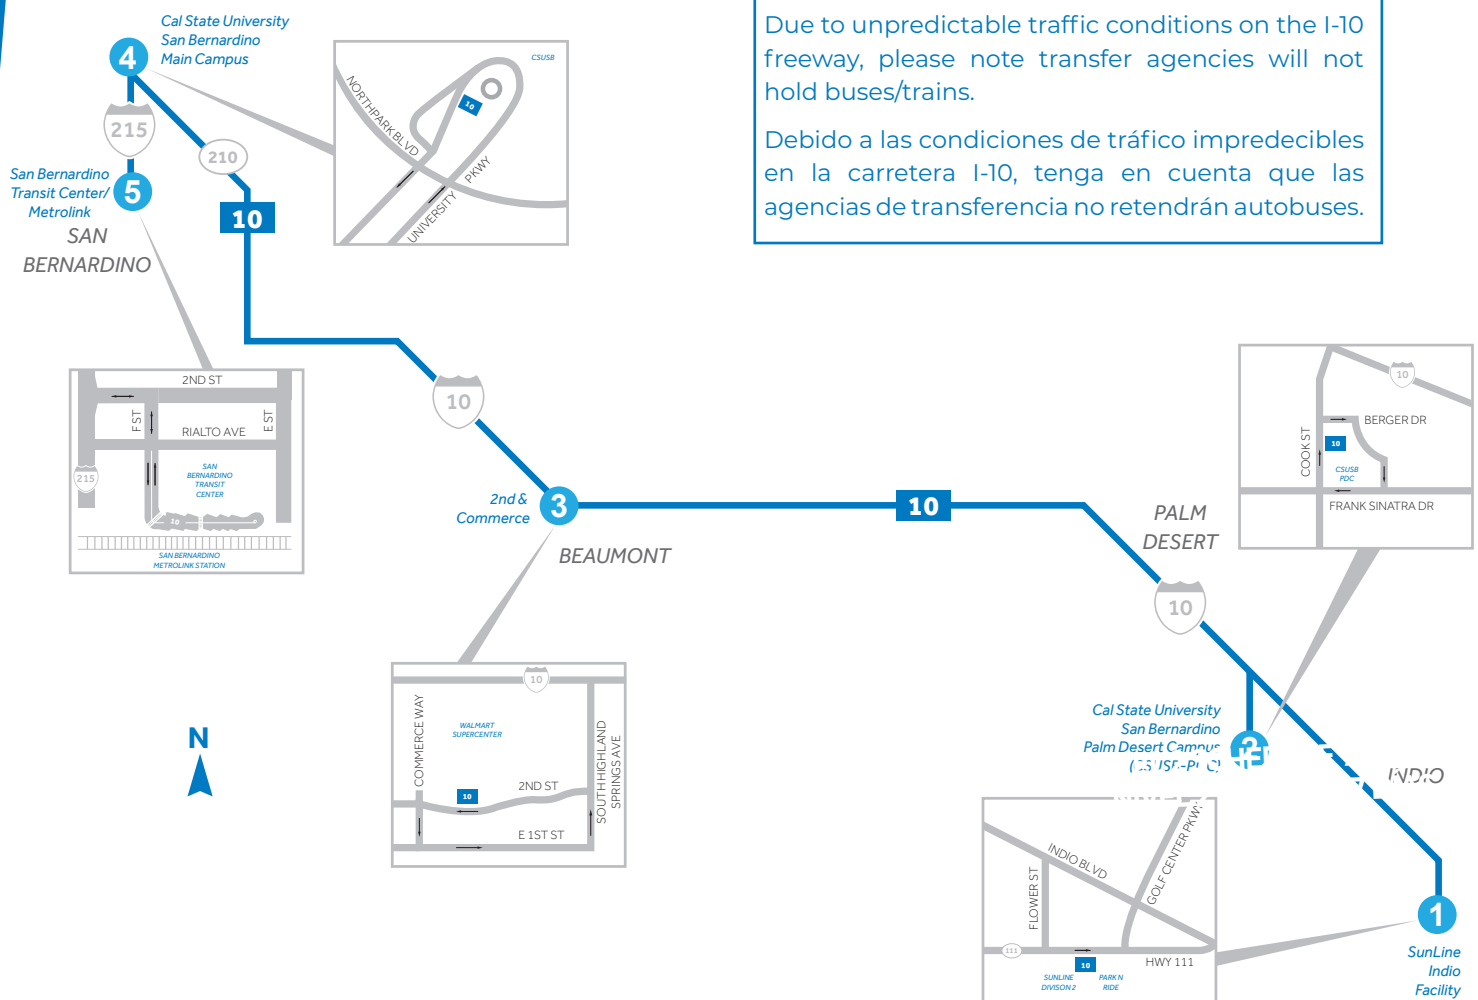

# 10 COMMUTER LINK

INDIO - CSUSB (PDC) - BEAUMONT  
CSUSB (SAN BERNARDINO)  
SBTC / METROLINK

LEVEL 2 SCHEDULE  
NIVEL 2 HORARIO

## WESTBOUND | HACIA EL OESTE

Hwy 111 @ Golf Center Pkwy	Cook @ Berger (CSUSB-PDC)	2nd @ Commerce	Cal State San Bernardino	San Bernardino Transit Center
5:20a	5:45a	6:30a	7:15a	7:35a
7:50a	8:15a	9:00a	9:45a	10:05a
12:50p	1:15p	2:00p	2:45p	3:05p
2:50p	3:15p	4:00p	4:45p	5:05p

## EASTBOUND | HACIA EL ESTE

San Bernardino Transit Center	Cal State San Bernardino	2nd @ Commerce	Cook @ Berger (CSUSB-PDC)	Hwy 111 @ Golf Center Pkwy
8:45a	9:10a	9:55a	10:40a	11:00a
11:45a	12:10p	12:55p	1:40p	2:00p
3:45p	4:10p	4:55p	5:40p	6:00p
5:45p	6:10p	6:55p	7:40p	8:00p

**NO WEEKEND OR HOLIDAY SERVICE**  
**SIN SERVICIO DE FIN DE SEMANA O DIAS FESTIVOS**

Due to unpredictable traffic conditions on the I-10 freeway, please note transfer agencies will not hold buses/trains.