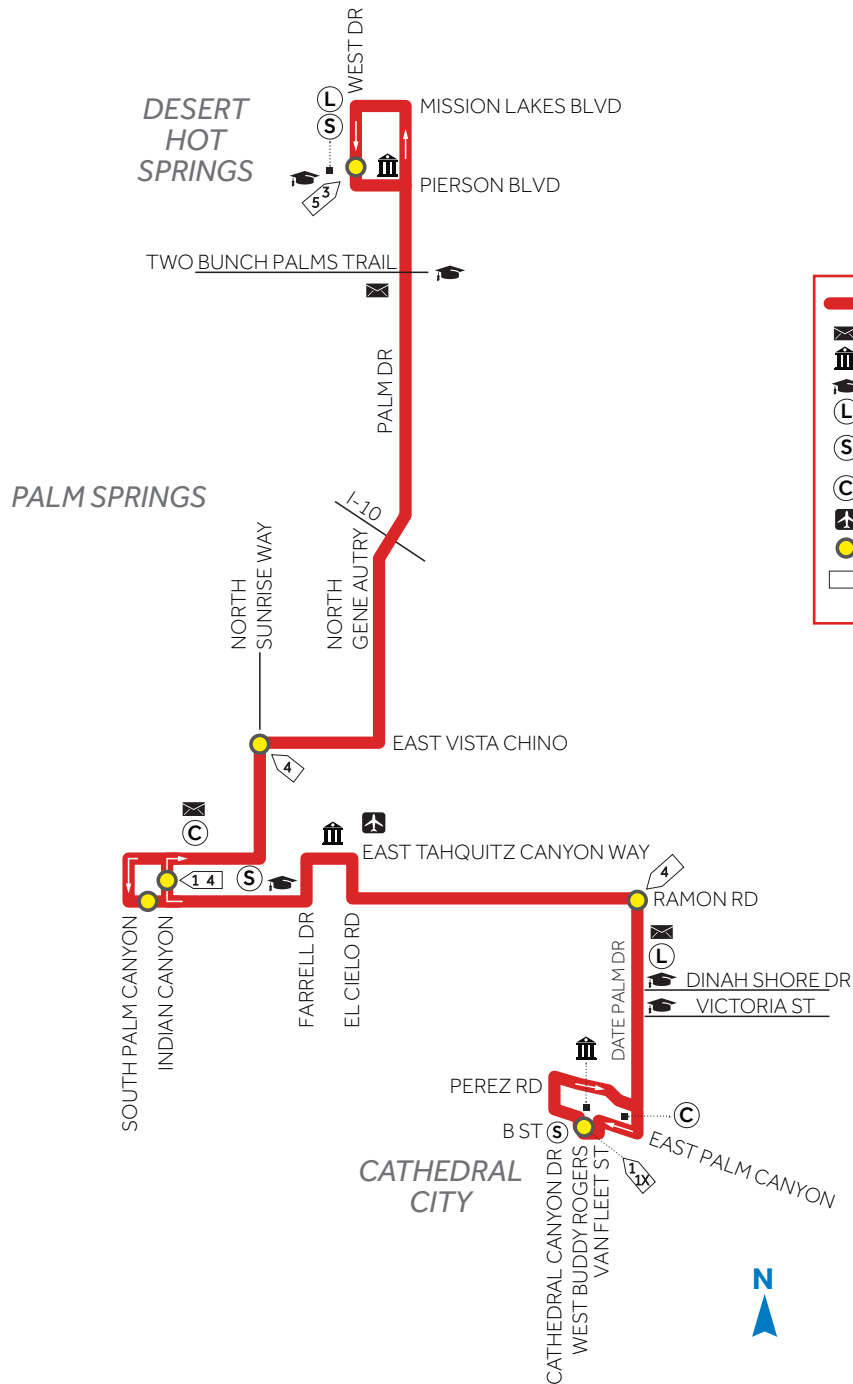

**ROUTE  
RUTA**

**2**

**DESERT HOT SPRINGS  
PALM SPRINGS  
CATHEDRAL CITY**

**LEVEL 2 SCHEDULE 7 DAYS  
NIVEL 2 HORARIO 7 DÍAS**

**ROUTE  
RUTA**

**2**

**DESERT HOT SPRINGS  
PALM SPRINGS  
CATHEDRAL CITY**

8:35p	8:52p	9:20p	9:35p	10:04p
9:15p	9:32p	10:00p	10:15p	10:44p

**SOUTHBOUND | HACIA EL SUR**

West @  
Pierson  
Sunrise @  
Vista Chino  
Ramon @  
Indian Canyon  
Date Palm  
@ Ramon  
B.St @  
Buddy Rogers

# VILLAGEFEST DETOUR

Due to the Palm Springs VillageFest every Thursday night, Routes 1, 2 and 4 will be on detour from 5:00 p.m. to 11:00 p.m.

Todos los jueves por la noche de 5:00 p.m. a 11:00 p.m., las Rutas 1, 2 y 4 tendrán un desvío, debido al VillageFest de Palm Springs.

- = Stops closed  
Paradas cerradas
- = Stops available  
Paradas disponibles
- Ⓣ = Temporary stops  
Paradas temporales
- = Road Closure  
Cierre de ruta
- = Route/Ruta 1
- = Route/Ruta 2
- = Route/Ruta 4