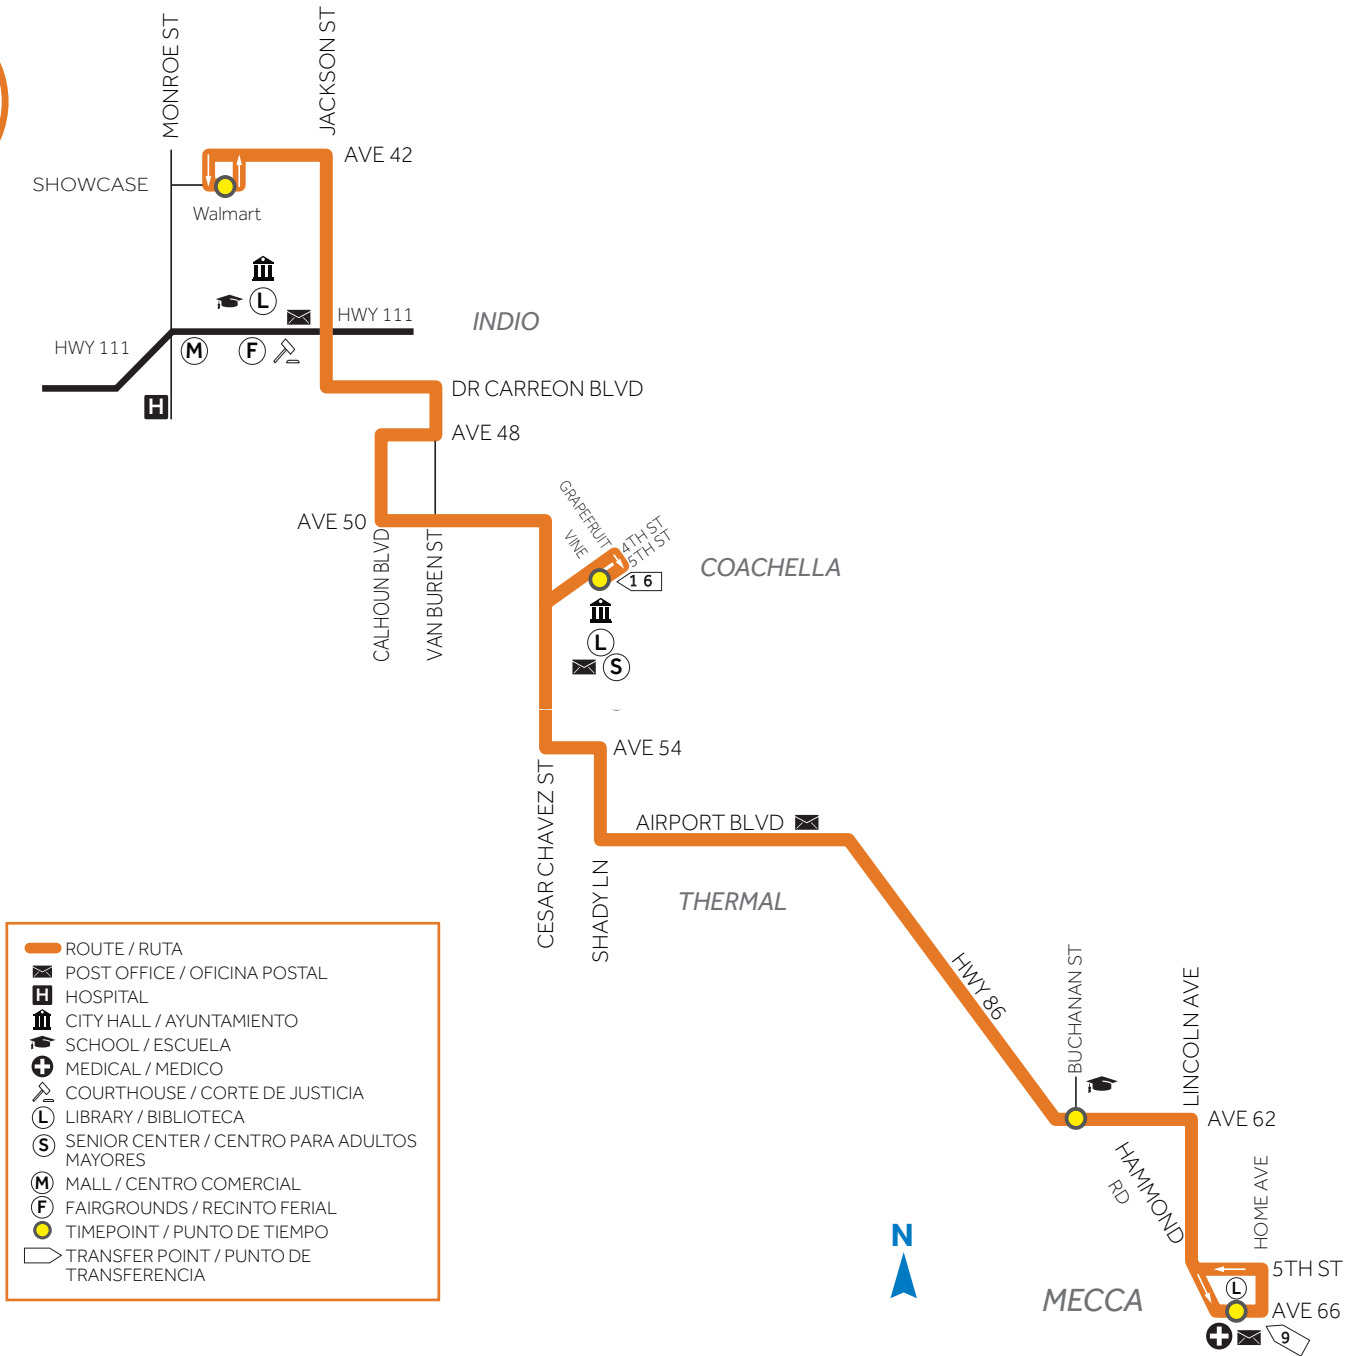

**ROUTE
RUTA**

8

**NORTH INDIO
COACHELLA
THERMAL/MECCA**

**LEVEL 2 SCHEDULE 7 DAYS
NIVEL 2 HORARIO 7 DÍAS**

NORTH INDI
COACHELLA
THERMAL/MECCA

LEVEL 2 SCHEDULE 7 DAYS
NIVEL 2 HORARIO 7 DÍAS

NORTHBOUND | HACIA EL NORTE

66th @ Mecca Health Clinic	62nd @ Buchanan	5th @ Vime	Showcase @ Monroe
5:50a	6:00a	6:23a	6:59a
6:50a	7:00a	7:27a	8:02a
7:50a	8:00a	8:27a	9:02a
8:50a	9:00a	9:27a	10:02a
9:50a	10:00a	10:27a	11:02a
10:50a	11:00a	11:23a	12:04p
11:50a	12:00p	12:23p	1:04p
12:50p	1:00p	1:23p	2:04p
1:50p	2:00p	2:23p	3:04p
2:50p	3:00p	3:23p	4:04p
3:50p	4:00p	4:23p	5:04p
4:50p	5:00p	5:23p	6:04p
5:50p	6:00p	6:22p	7:00p
6:50p	7:00p	7:22p	8:00p
7:50p	8:00p	8:22p	9:00p
8:50p	9:00p	9:23p	9:59p
9:50p	10:00p	10:23p	10:59p

SOUTHBOUND | HACIA EL SUR

Showcase @ Monroe	5th @ Vime	62nd @ Buchanan	66th @ Mecca Health Clinic
5:35a	6:07a	6:28a	6:43a
6:35a	7:08a	7:29a	7:44a
7:35a	8:08a	8:29a	8:44a
8:35a	9:08a	9:29a	9:44a
9:35a	10:08a	10:29a	10:44a
10:35a	11:13a	11:34a	11:48a
11:35a	12:13p	12:34p	12:48p
12:35p	1:13p	1:34p	1:48p
1:35p	2:13p	2:34p	2:48p
2:35p	3:13p	3:34p	3:48p
3:35p	4:13p	4:34p	4:48p
4:35p	5:13p	5:34p	5:48p
5:35p	6:11p	6:32p	6:47p
6:35p	7:11p	7:32p	7:47p
7:35p	8:11p	8:32p	8:47p
8:35p	9:07p	9:28p	9:43p
9:35p	10:07p	10:28p	10:43p