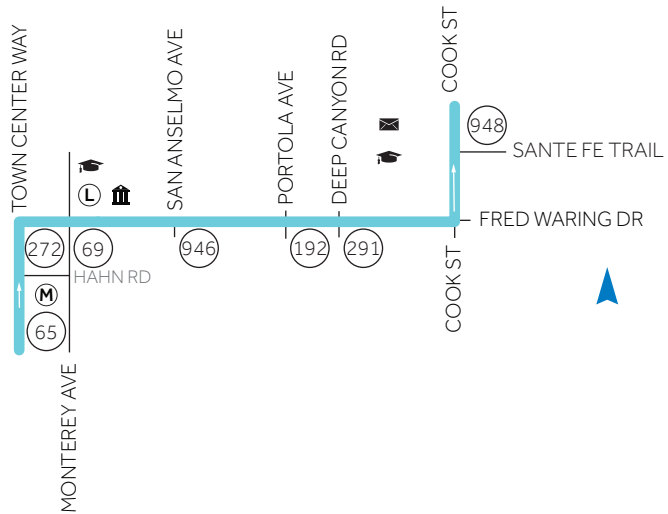

ROUTE 500 SB

WESTFIELD PALM DESERT PM TRIPPER

- ROUTE / RUTA
- CITY HALL / AYUNTAMIENTO
- SCHOOL / ESCUELA
- LIBRARY / BIBLIOTECA
- MALL / CENTRO COMERCIAL
- POST OFFICE / OFICINA POSTAL
- BUS STOP AND BUS STOP ID NUMBER

ROUTE 501 NB

PALM DESERT HIGH SCHOOL AM TRIPPER

PALM
DESERT

- ROUTE / RUTA
- CITY HALL / AYUNTAMIENTO
- SCHOOL / ESCUELA
- LIBRARY / BIBLIOTECA
- MALL / CENTRO COMERCIAL
- POST OFFICE / OFICINA POSTAL
- BUS STOP AND BUS STOP ID NUMBER

ROUTE 501 SB

WESTFIELD PALM DESERT AM TRIPPER

- ROUTE / RUTA
- CITY HALL / AYUNTAMIENTO
- SCHOOL / ESCUELA
- LIBRARY / BIBLIOTECA
- MALL / CENTRO COMERCIAL
- POST OFFICE / OFICINA POSTAL
- BUS STOP AND BUS STOP ID NUMBER