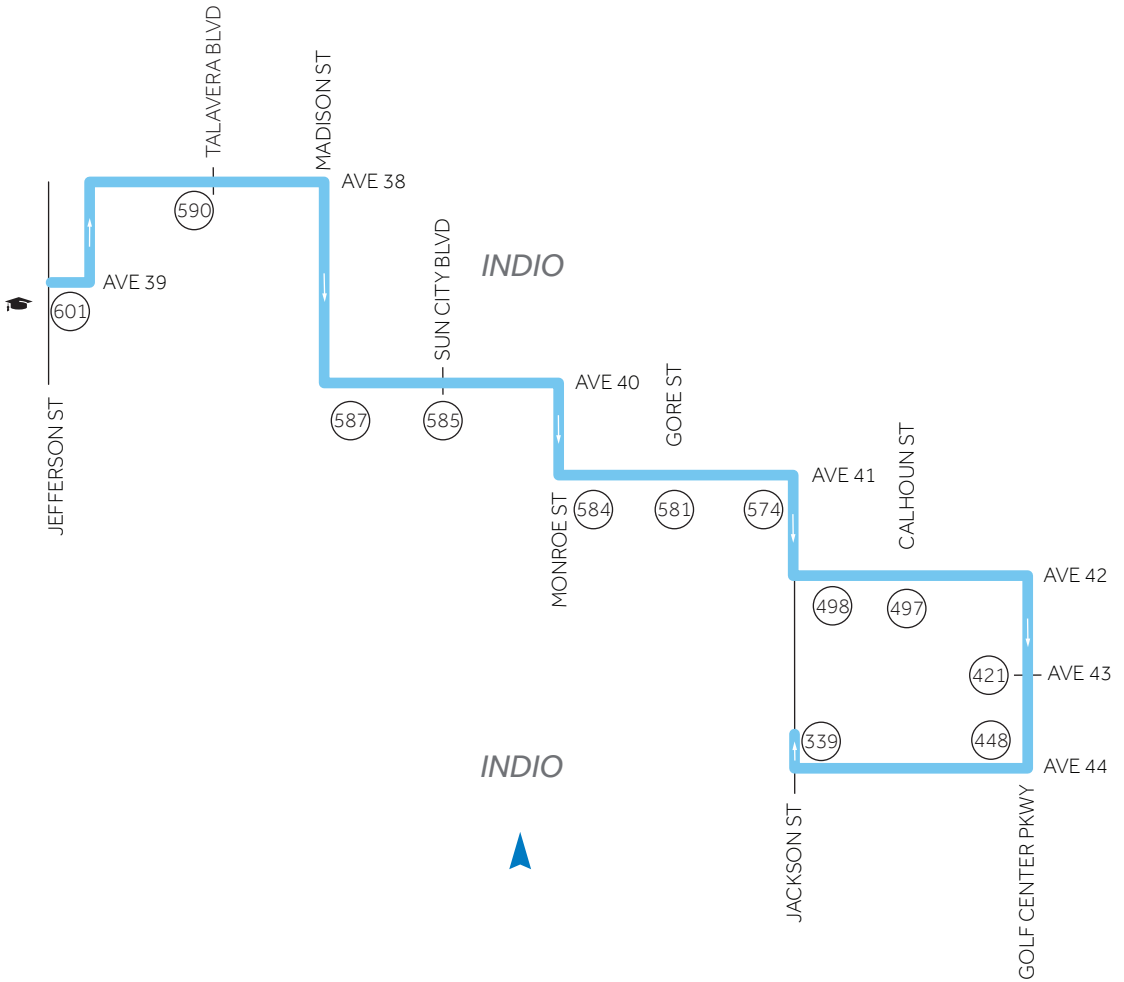

ROUTE 800 NB

SHADOW HILLS HIGH SCHOOL AM TRIPPER

- ROUTE / RUTA
- CITY HALL / AYUNTAMIENTO
- SCHOOL / ESCUELA
- LIBRARY / BIBLIOTECA
- SENIOR CENTER / CENTRO PARA ADULTOS MAYORES
- POST OFFICE / OFICINA POSTAL
- BUS STOP AND STOP ID NUMBER

ROUTE 801 SB

JACKSON / 44TH PM TRIPPER

- ROUTE / RUTA
- CITY HALL / AYUNTAMIENTO
- SCHOOL / ESCUELA
- LIBRARY / BIBLIOTECA
- POST OFFICE / OFICINA POSTAL
- BUS STOP AND BUS STOP ID NUMBER

ROUTE 802 SB

HWY 111 / GOLF CENTER PKWY PM TRIPPER

-  ROUTE / RUTA
-  CITY HALL / AYUNTAMIENTO
-  SCHOOL / ESCUELA
-  LIBRARY / BIBLIOTECA
-  POST OFFICE / OFICINA POSTAL
-  BUS STOP AND BUS STOP ID NUMBER

ROUTE 803 NB

SHADOW HILLS HIGH SCHOOL AM TRIPPER