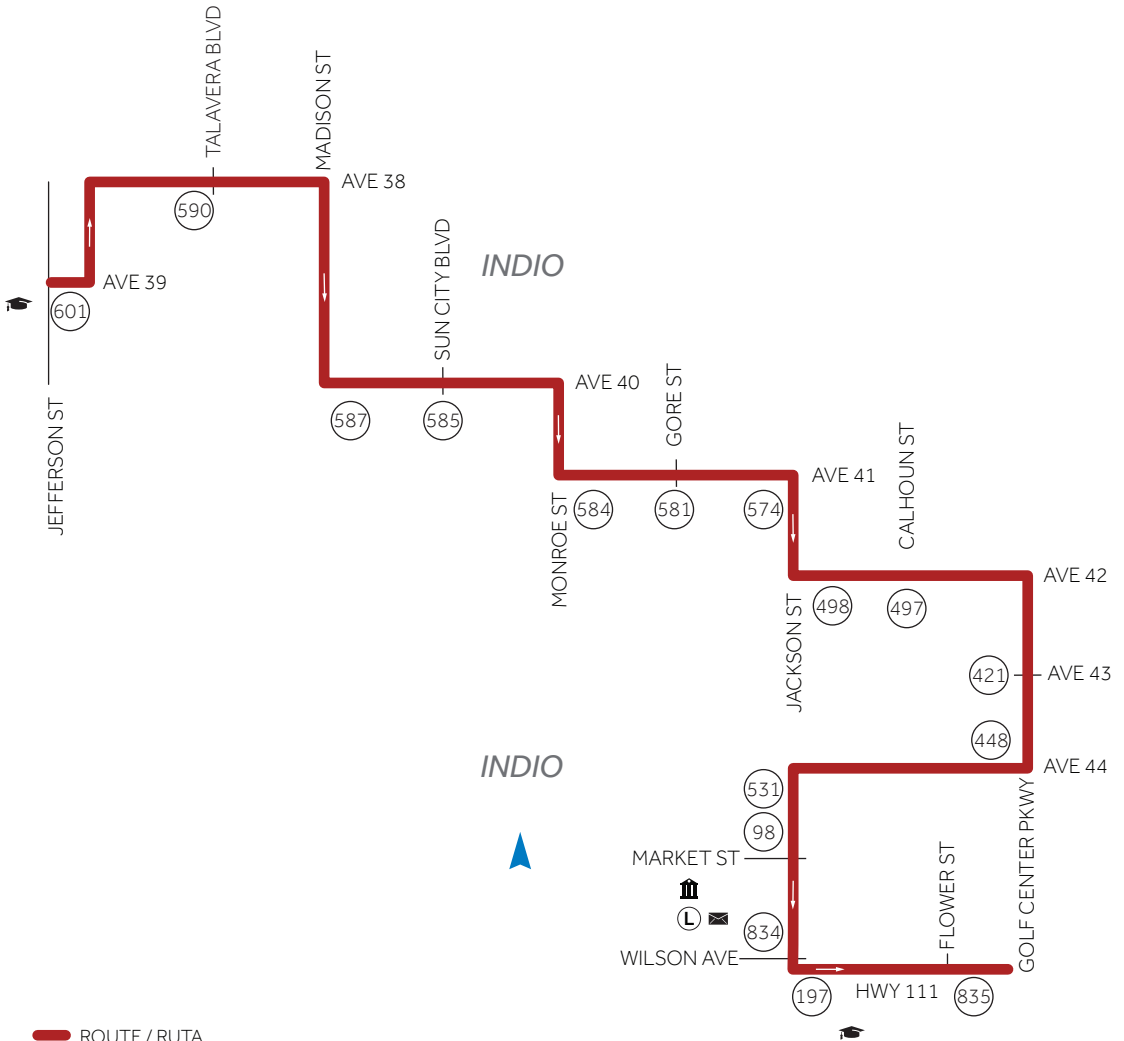

ROUTE 800 NB

SHADOW HILLS HIGH SCHOOL AM TRIPPER

- ROUTE / RUTA
- CITY HALL / AYUNTAMIENTO
- SCHOOL / ESCUELA
- LIBRARY / BIBLIOTECA
- SENIOR CENTER / CENTRO PARA ADULTOS MAYORES
- POST OFFICE / OFICINA POSTAL
- BUS STOP AND STOP ID NUMBER

ROUTE 801 SB

JACKSON / 44TH PM TRIPPER

- ROUTE / RUTA
- CITY HALL / AYUNTAMIENTO
- SCHOOL / ESCUELA
- LIBRARY / BIBLIOTECA
- POST OFFICE / OFICINA POSTAL
- BUS STOP AND BUS STOP ID NUMBER

ROUTE 802 SB

HWY 111 / GOLF CENTER PKWY PM TRIPPER

-  ROUTE / RUTA
-  CITY HALL / AYUNTAMIENTO
-  SCHOOL / ESCUELA
-  LIBRARY / BIBLIOTECA
-  POST OFFICE / OFICINA POSTAL
-  BUS STOP AND BUS STOP ID NUMBER

ROUTE 803 NB

SHADOW HILLS HIGH SCHOOL AM TRIPPER