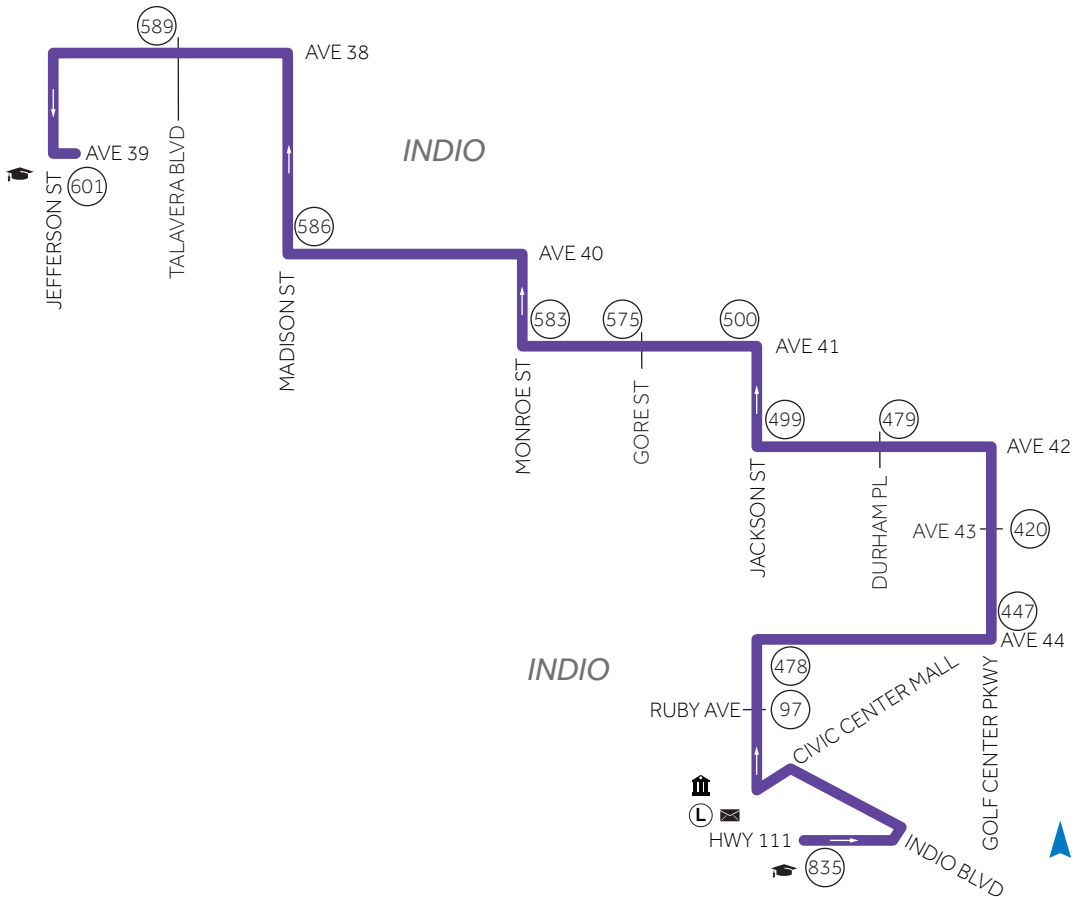

ROUTE 800 NB

SHADOW HILLS HIGH SCHOOL AM TRIPPER

- ROUTE / RUTA
- CITY HALL / AYUNTAMIENTO
- SCHOOL / ESCUELA
- LIBRARY / BIBLIOTECA
- SENIOR CENTER / CENTRO PARA ADULTOS MAYORES
- POST OFFICE / OFICINA POSTAL
- BUS STOP AND STOP ID NUMBER

ROUTE 801 SB

JACKSON / 44TH PM TRIPPER

- ROUTE / RUTA
- CITY HALL / AYUNTAMIENTO
- SCHOOL / ESCUELA
- LIBRARY / BIBLIOTECA
- POST OFFICE / OFICINA POSTAL
- BUS STOP AND BUS STOP ID NUMBER

ROUTE 802 SB

HWY 111 / GOLF CENTER PKWY PM TRIPPER

-  ROUTE / RUTA
-  CITY HALL / AYUNTAMIENTO
-  SCHOOL / ESCUELA
-  LIBRARY / BIBLIOTECA
-  POST OFFICE / OFICINA POSTAL
-  BUS STOP AND BUS STOP ID NUMBER

ROUTE 803 NB

SHADOW HILLS HIGH SCHOOL AM TRIPPER