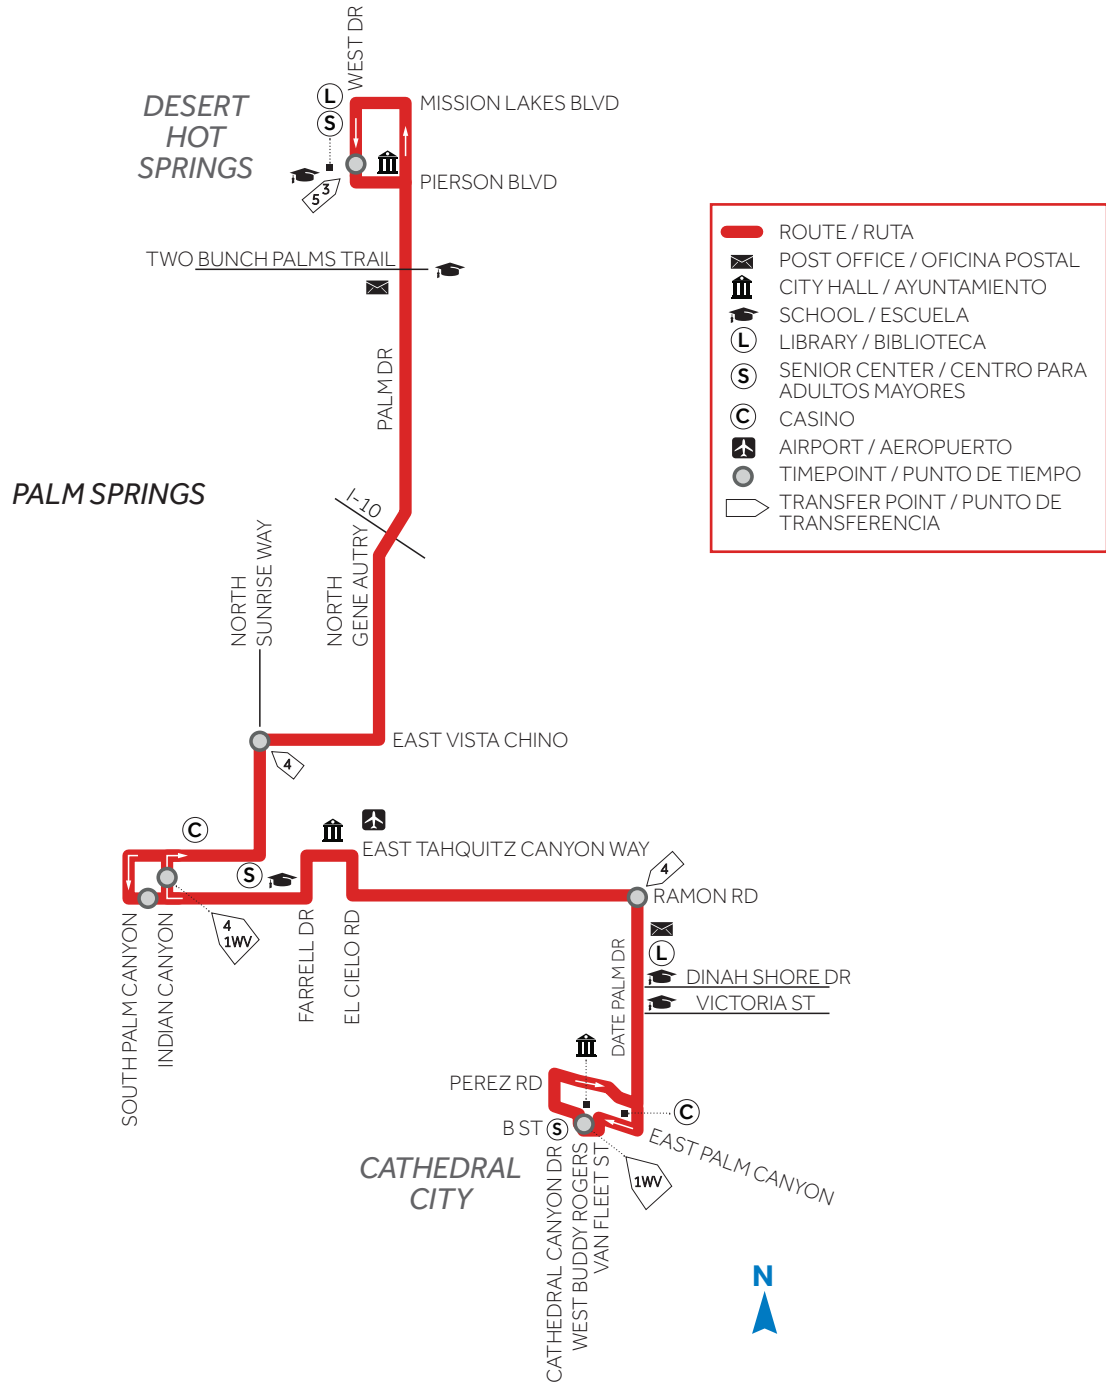

**ROUTE
RUTA
2**

**DESERT HOT SPRINGS
PALM SPRINGS
CATHEDRAL CITY**

NORTHBOUND | HACIA EL NORTE

SOUTHBOUND | HACIA EL SUR

DESERT HOT SPRINGS
PALM SPRINGS
CATHEDRAL CITY

EVERY DAY / HOLIDAY
TODOS LOS DÍAS / DÍA FESTIVO

West @
Pierison
Sunrise @
Vista Chino
Ramón @
Indian Canyon
Date Palm
@ Ramon
B St @
Buddy Rogers

5:00a	5:22a	5:34a	5:55a	6:03a
5:30a	5:52a	6:04a	6:25a	6:33a
6:00a	6:27a	6:41a	7:05a	7:15a
6:30a	6:57a	7:11a	7:35a	7:45a
7:00a	7:27a	7:41a	8:05a	8:15a
7:30a	7:57a	8:11a	8:35a	8:45a
8:00a	8:27a	8:41a	9:05a	9:15a
8:30a	8:57a	9:11a	9:35a	9:45a
9:00a	9:27a	9:41a	10:05a	10:15a
9:30a	9:57a	10:11a	10:35a	10:45a
10:00a	10:27a	10:42a	11:09a	11:20a
10:30a	10:57a	11:12a	11:39a	11:50a
11:00a	11:27a	11:42a	12:09p	12:20p
11:30a	11:57a	12:12p	12:39p	12:50p
12:00p	12:27p	12:42p	1:09p	1:20p
12:30p	12:57p	1:12p	1:39p	1:50p
1:00p	1:27p	1:42p	2:09p	2:20p
1:30p	1:57p	2:12p	2:39p	2:50p
2:00p	2:27p	2:42p	3:09p	3:20p
2:30p	2:57p	3:12p	3:39p	3:50p
3:00p	3:27p	3:42p	4:09p	4:20p
3:30p	3:57p	4:12p	4:39p	4:50p
4:00p	4:27p	4:42p	5:09p	5:20p

For the VillageFest Thursday night detour, please see the map on page 32-33.

Para ver el desvío del jueves del VillageFest, por favor vea el mapa en las páginas 32 y 33.