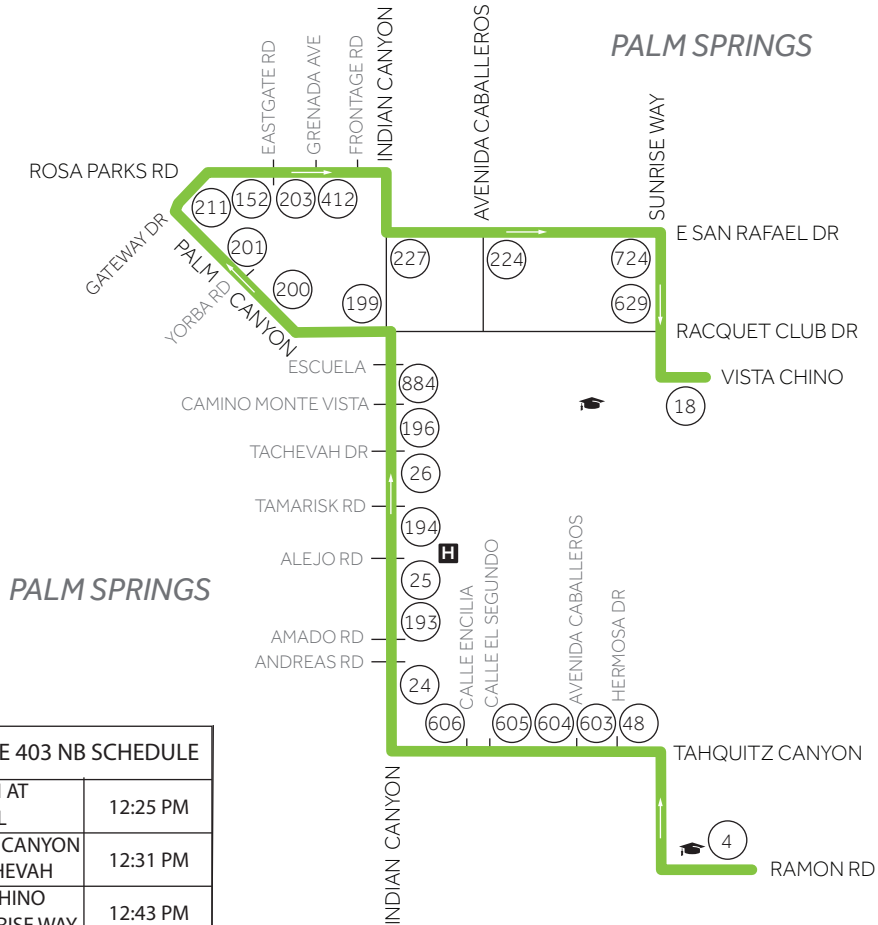

ROUTE 200 SB

PALM SPRINGS HIGH SCHOOL

AM TRIPPER

ROUTE 403 NB

VISTA CHINO / SUNRISE PM TRIPPER

- ROUTE / RUTA
- POST OFFICE / OFICINA POSTAL
- HOSPITAL
- SCHOOL / ESCUELA
- BUS STOP AND BUS STOP ID NUMBER