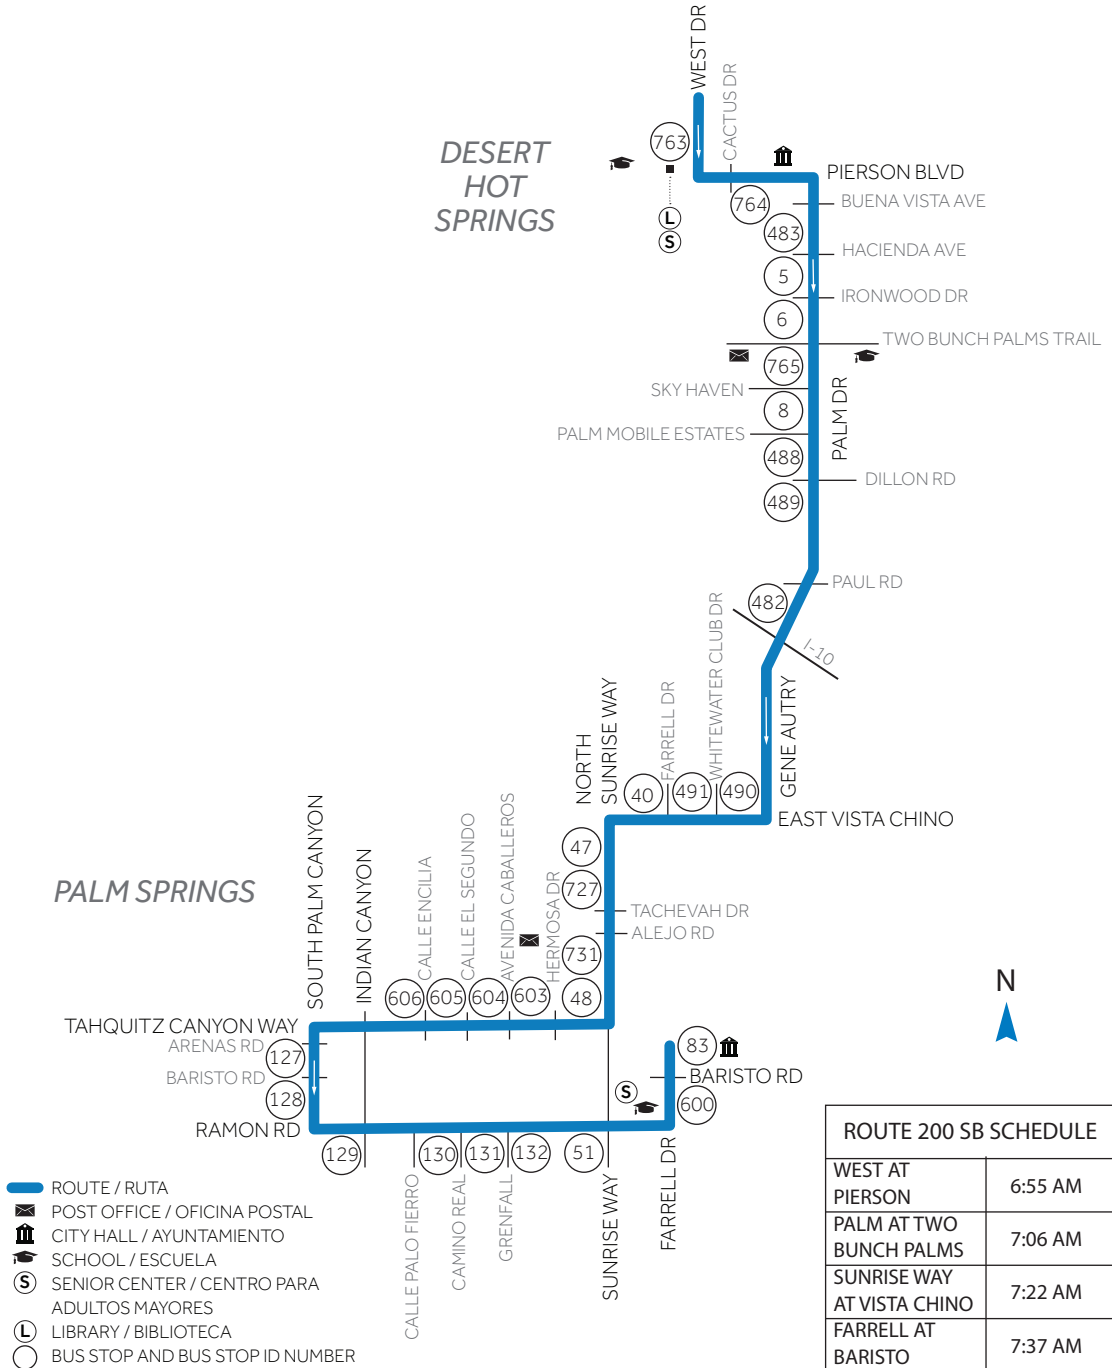

ROUTE 200 SB

PALM SPRINGS HIGH SCHOOL

AM TRIPPER

ROUTE 403 NB

VISTA CHINO / SUNRISE PM TRIPPER

- ROUTE / RUTA
- POST OFFICE / OFICINA POSTAL
- HOSPITAL
- SCHOOL / ESCUELA
- BUS STOP AND BUS STOP ID NUMBER