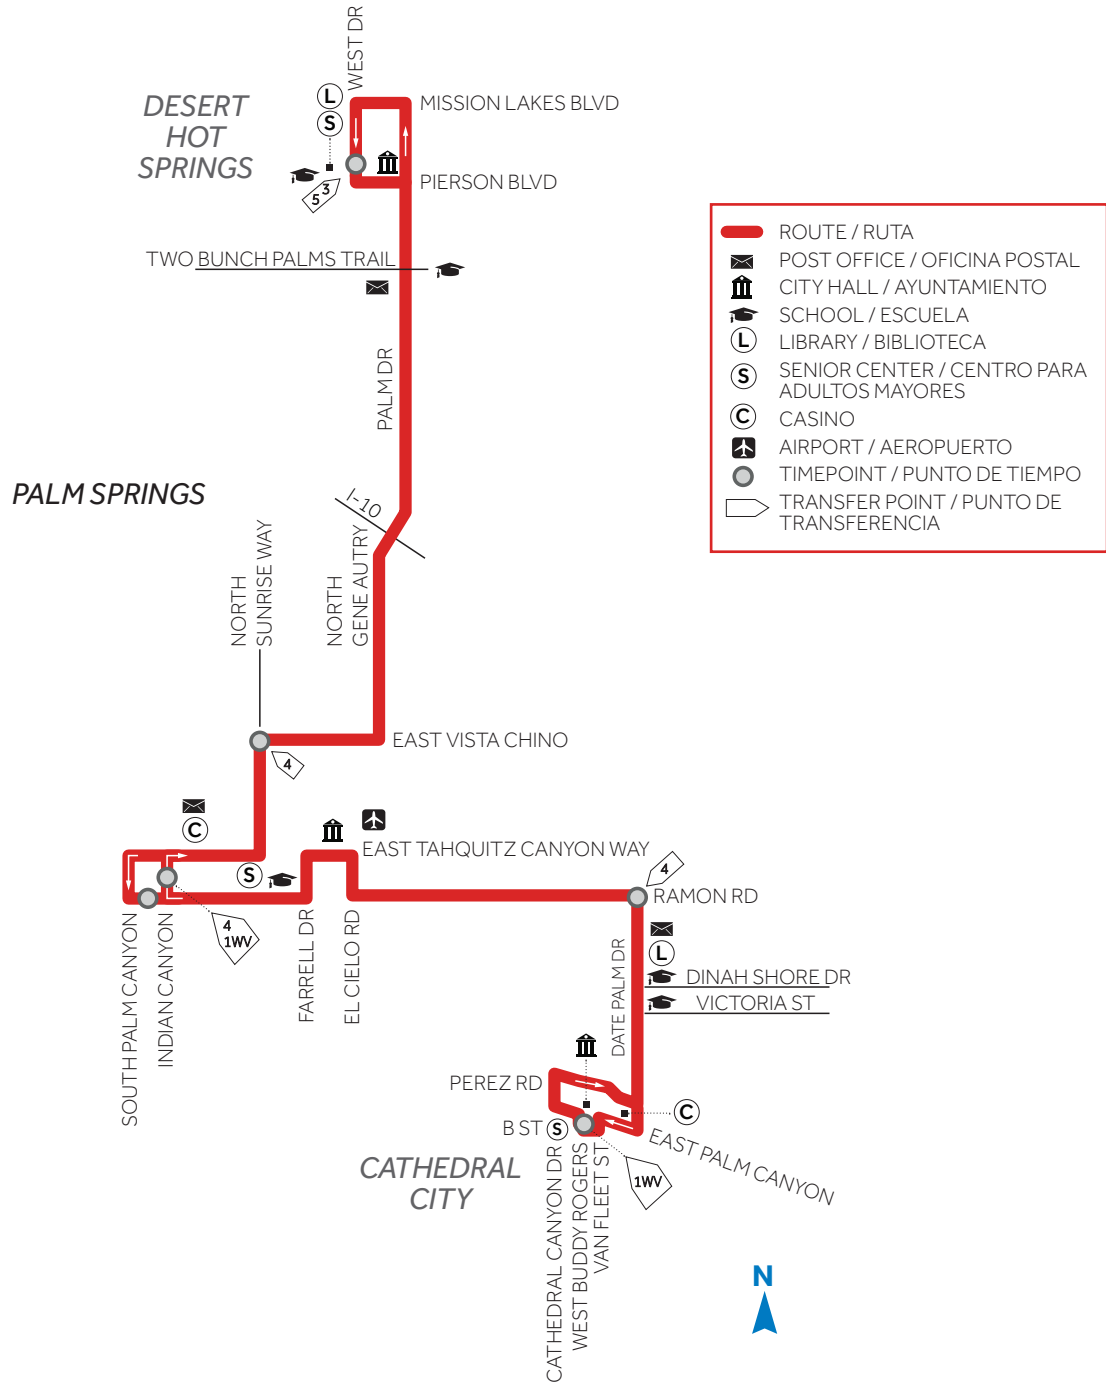

**ROUTE  
RUTA  
2**

**DESERT HOT SPRINGS  
PALM SPRINGS  
CATHEDRAL CITY**

West @ Pierson	Sunrise @ Vista Chino	Ramon @ Indian Canyon	Date Palm @ Ramon	B St @ Buddy Rogers
5:00a	5:27a	5:41a	6:08a	6:16a
5:30a	5:57a	6:11a	6:38a	6:46a
6:00a	6:27a	6:43a	7:11a	7:21a
6:30a	6:57a	7:13a	7:41a	7:51a
7:00a	7:27a	7:43a	8:11a	8:21a
7:30a	7:57a	8:13a	8:41a	8:51a
8:00a	8:27a	8:43a	9:11a	9:21a
8:30a	8:57a	9:13a	9:41a	9:51a
9:00a	9:27a	9:43a	10:11a	10:21a
9:30a	9:57a	10:13a	10:41a	10:51a
10:00a	10:27a	10:43a	11:12a	11:23a
10:30a	10:57a	11:13a	11:42a	11:53a
11:00a	11:27a	11:43a	12:12p	12:23p
11:30a	11:57a	12:13p	12:42p	12:53p
12:00p	12:27p	12:43p	1:12p	1:23p
12:30p	12:57p	1:13p	1:42p	1:53p
1:00p	1:27p	1:43p	2:12p	2:23p
1:30p	1:57p	2:13p	2:42p	2:53p
2:00p	2:27p	2:43p	3:12p	3:23p
2:30p	2:57p	3:13p	3:42p	3:53p
3:00p	3:27p	3:43p	4:12p	4:23p
3:30p	3:57p	4:13p	4:42p	4:53p
4:00p	4:27p	4:43p	5:12p	5:23p
4:30p	4:57p	5:13p	5:42p	5:53p
5:00p	5:27p	5:43p	6:12p	6:23p
5:30p	5:57p	6:13p	6:42p	6:53p
6:00p	6:28p	6:40p	7:08p	7:17p
6:30p	6:58p	7:10p	7:38p	7:47p
7:00p	7:27p	7:41p	8:08p	8:16p
7:30p	7:57p	8:11p	8:38p	8:46p
8:00p	8:27p	8:41p	9:08p	9:16p
8:30p	8:57p	9:11p	9:38p	9:46p
9:00p	9:27p	9:41p	10:08p	10:16p
9:30p	9:57p	10:11p	10:38p	10:46p