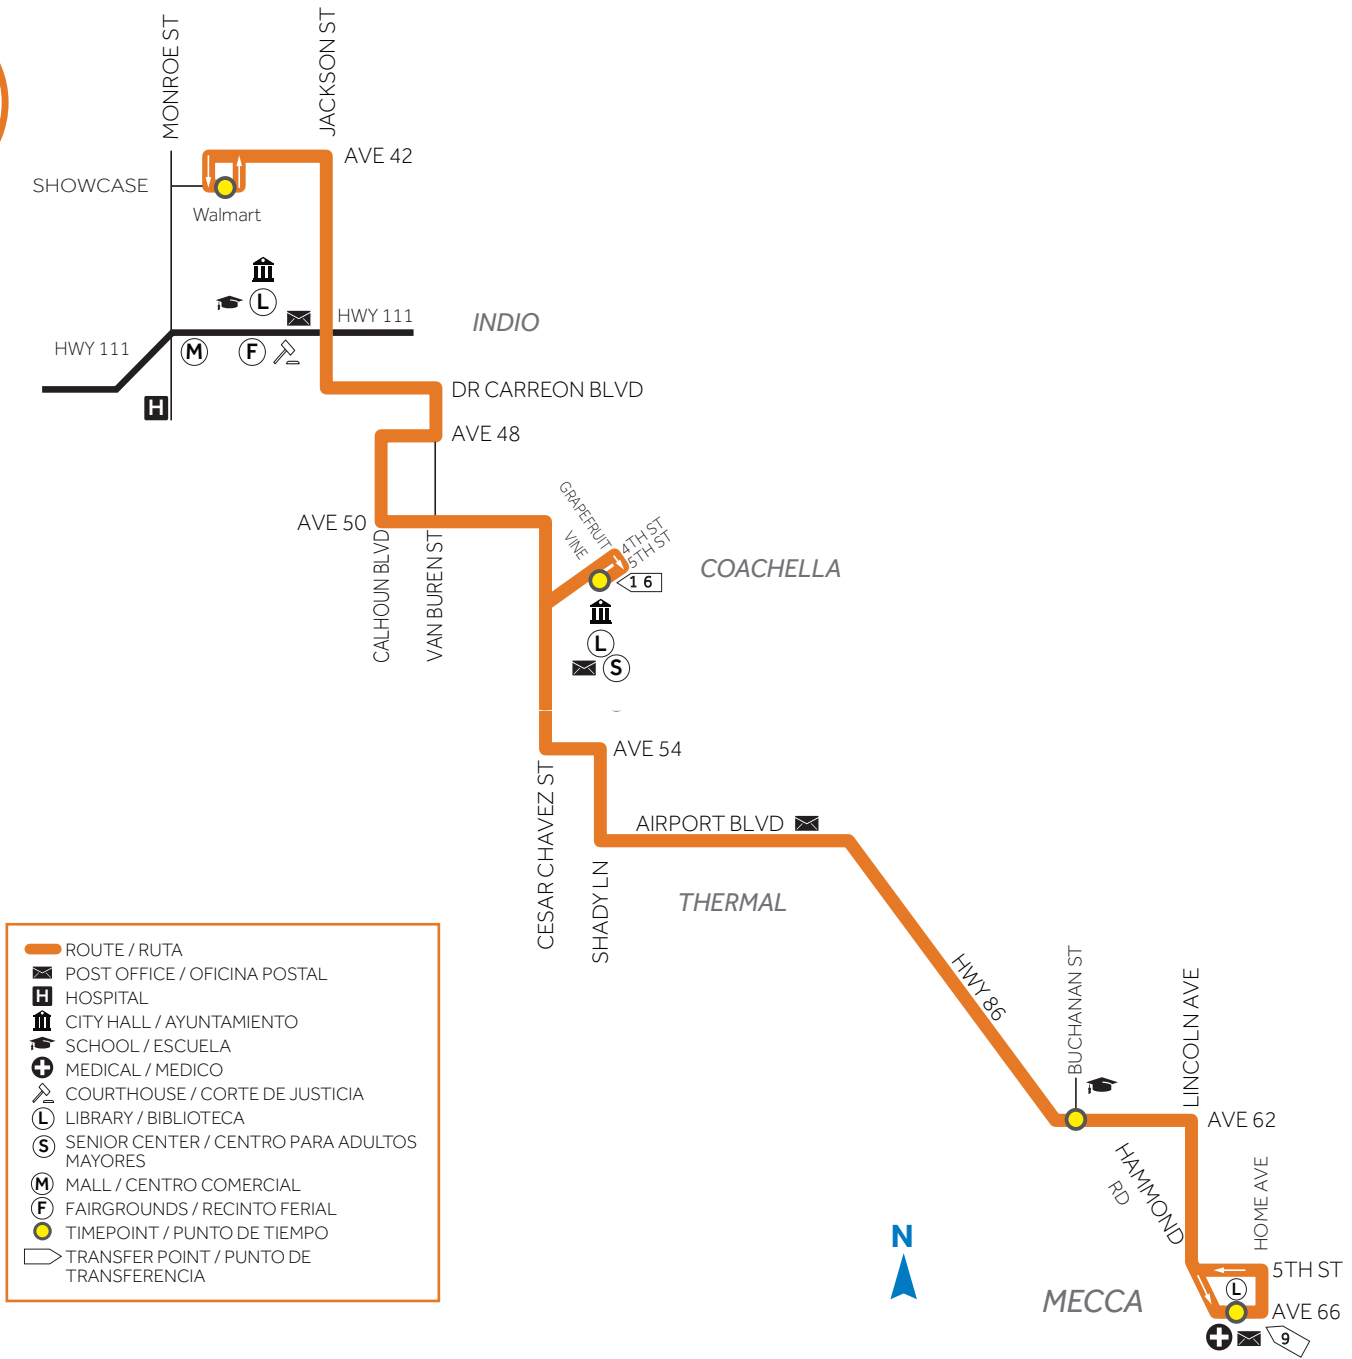

ROUTE RUTA
8
NORTH INDIO
COACHELLA
THERMAL/MECCA

NORTH INDIO
COACHELLA
THERMAL/MECCA

ROUTE
RUTA

8

WEEKDAY | ENTRE SEMANA

DURING LEVEL 3 SERVICE ALL ROUTES ARE
OPERATING ON A WEEKEND SCHEDULE
DURANTE EL SERVICIO DE NIVEL 3 TODAS LAS RUTAS
FUNCIONAN EN UN HORARIO DE FIN DE SEMANA

WEEKEND/HOLIDAY
FIN DE SEMANA /DÍA FESTIVO

NORTHBOUND | HACIA EL NORTE

66th @ Mecca Health Clinic	62nd @ Buchanan	5th @ Vine	Showcase @ Monroe
5:50a	6:00a	6:23a	6:59a
6:50a	7:00a	7:27a	8:02a
7:50a	8:00a	8:27a	9:02a
8:50a	9:00a	9:27a	10:02a
9:50a	10:00a	10:27a	11:02a
10:50a	11:00a	11:23a	12:04p
11:50a	12:00p	12:23p	1:04p
12:50p	1:00p	1:23p	2:04p
1:50p	2:00p	2:23p	3:04p
2:50p	3:00p	3:23p	4:04p
3:50p	4:00p	4:23p	5:04p
4:50p	5:00p	5:23p	6:04p
5:50p	6:00p	6:22p	7:00p
6:50p	7:00p	7:22p	8:00p
7:50p	8:00p	8:22p	9:00p
8:50p	9:00p	9:23p	9:59p
9:50p	10:00p	10:23p	10:59p

SOUTHBOUND | HACIA EL SUR

Showcase @ Monroe	5th @ Vine	62nd @ Buchanan	66th @ Mecca Health Clinic
5:35a	6:07a	6:28a	6:43a
6:35a	7:08a	7:29a	7:44a
7:35a	8:08a	8:29a	8:44a
8:35a	9:08a	9:29a	9:44a
9:35a	10:08a	10:29a	10:44a
10:35a	11:13a	11:34a	11:48a
11:35a	12:13p	12:34p	12:48p
12:35p	1:13p	1:34p	1:48p
1:35p	2:13p	2:34p	2:48p
2:35p	3:13p	3:34p	3:48p
3:35p	4:13p	4:34p	4:48p
4:35p	5:13p	5:34p	5:48p
5:35p	6:11p	6:32p	6:47p
6:35p	7:11p	7:32p	7:47p
7:35p	8:11p	8:32p	8:47p
8:35p	9:07p	9:28p	9:43p
9:35p	10:07p	10:28p	10:43p