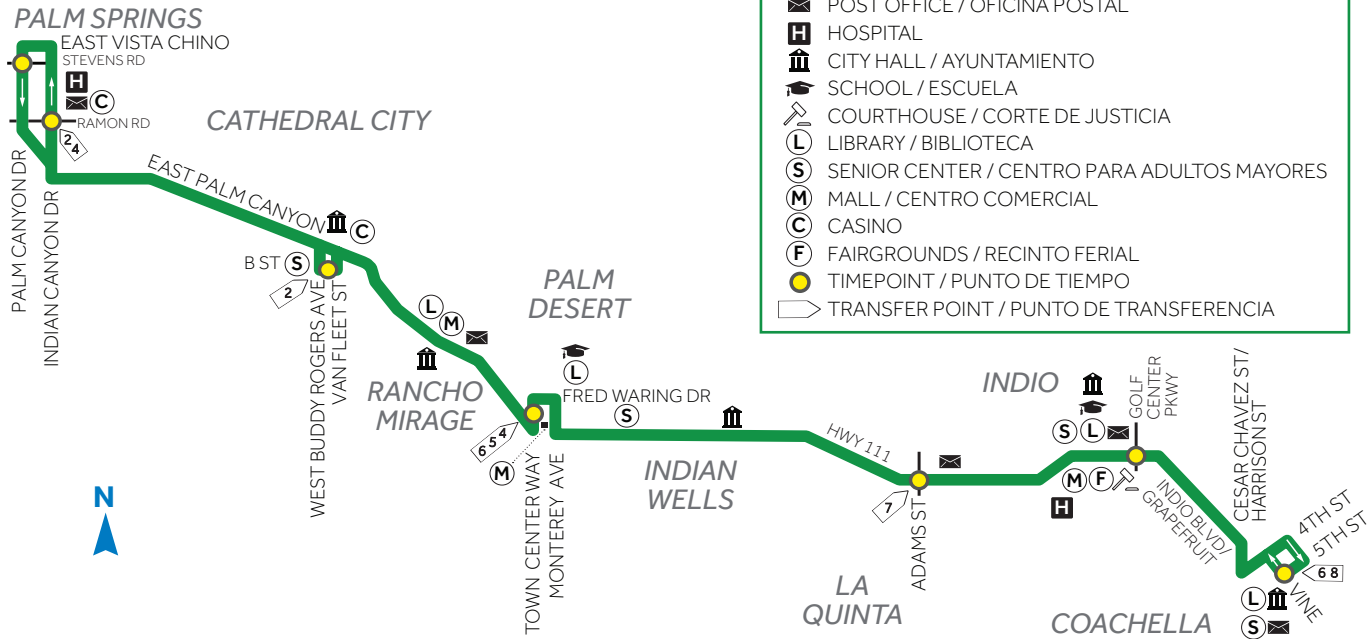

COACHELLA
VIA HWY 111
PALM SPRINGS

ROUTE
RUTA
1

Effective January 3, 2021

SunLine Transit Agency • SunLine.org

Efectivo 3 de enero de 2021

EASTBOUND | HACIA EL ESTE

WESTBOUND | HACIA EL OESTE

ROUTE
RUTA

1

COACHELLA
VIA HWY 111
PALM SPRINGS

WEEKDAY | ENTRE SEMANA

Palm Cyn @ Stevens	B-St @ Buddy Rogers	Town Center Way @ Hahn	Hwy 111 @ Adams	Hwy 111 @ Golf Center Pkwy	5th @ Vine
5:00a	5:27a	5:46a	6:07a	6:22a	6:32a
5:20a	5:47a	6:06a	6:27a	6:42a	6:52a
5:40a	6:07a	6:26a	6:47a	7:02a	7:12a
6:00a	6:30a	6:49a	7:11a	7:31a	7:42a
6:20a	6:50a	7:09a	7:31a	7:51a	8:02a
6:40a	7:10a	7:29a	7:51a	8:11a	8:22a
7:00a	7:30a	7:49a	8:11a	8:31a	8:42a
7:20a	7:50a	8:09a	8:31a	8:51a	9:02a
7:40a	8:10a	8:29a	8:51a	9:11a	9:22a
8:00a	8:30a	8:49a	9:11a	9:31a	9:42a
8:20a	8:50a	9:09a	9:31a	9:51a	10:02a
8:40a	9:10a	9:29a	9:51a	10:11a	10:22a
9:00a	9:30a	9:49a	10:11a	10:31a	10:42a
9:20a	9:50a	10:09a	10:31a	10:51a	11:02a
9:40a	10:10a	10:29a	10:51a	11:11a	11:22a
10:00a	10:33a	10:54a	11:23a	11:44a	11:59a
10:20a	10:53a	11:14a	11:43a	12:04p	12:19p
10:40a	11:13a	11:34a	12:03p	12:24p	12:39p
11:00a	11:33a	11:54a	12:23p	12:44p	12:59p
11:20a	11:53a	12:14p	12:43p	1:04p	1:19p
11:40a	12:13p	12:34p	1:03p	1:24p	1:39p
12:00p	12:33p	12:54p	1:23p	1:44p	1:59p