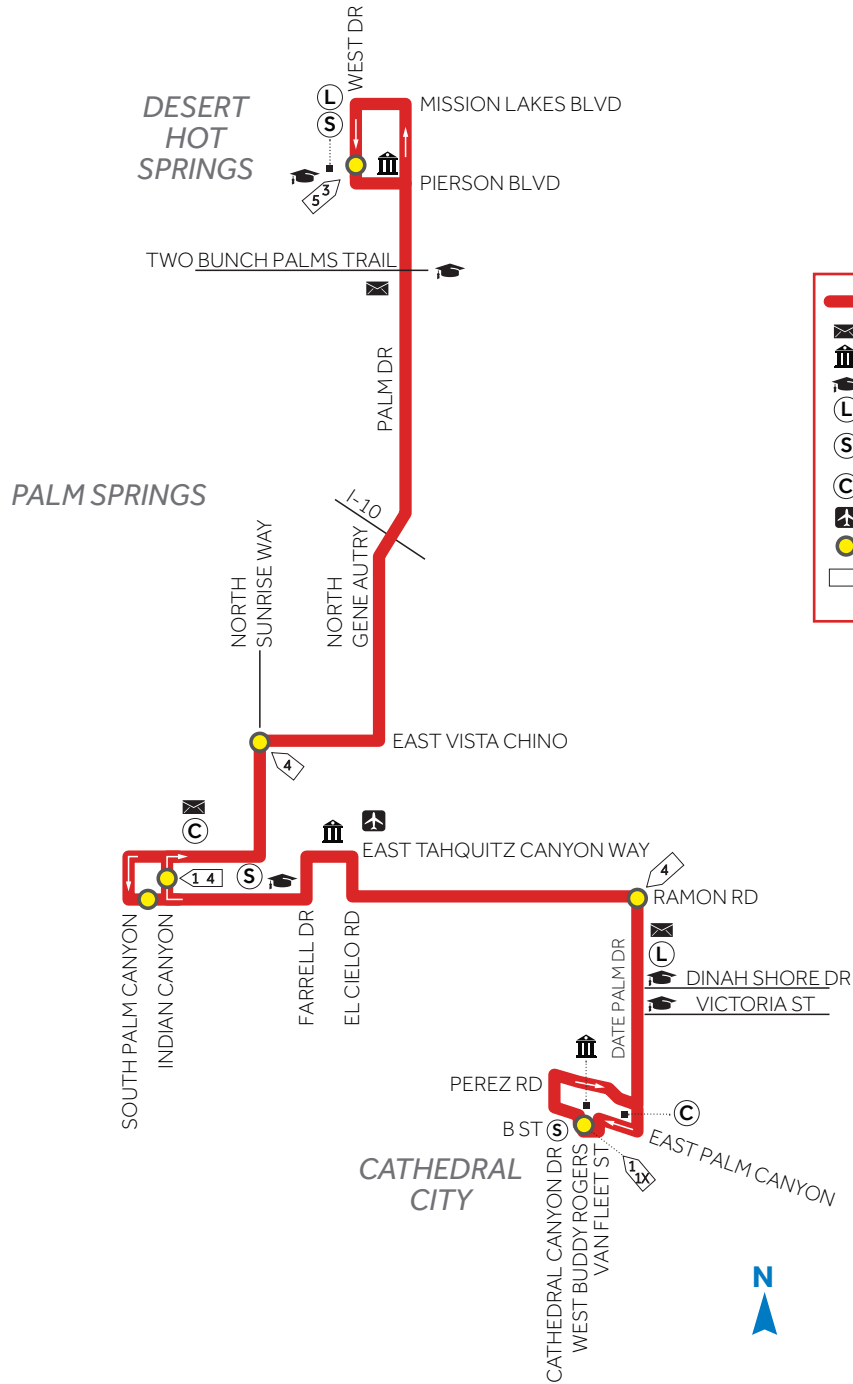

**ROUTE RUTA**  
**2**  
**DESERT HOT SPRINGS**  
**PALM SPRINGS**  
**CATHEDRAL CITY**

- ROUTE / RUTA
- POST OFFICE / OFICINA POSTAL
- CITY HALL / AYUNTAMIENTO
- SCHOOL / ESCUELA
- LIBRARY / BIBLIOTECA
- SENIOR CENTER / CENTRO PARA ADULTOS MAYORES
- CASINO
- AIRPORT / AEROPUERTO
- TIMEPOINT / PUNTO DE TIEMPO
- TRANSFER POINT / PUNTO DE TRANSFERENCIA

# SOUTHBOUND | HACIA EL SUR

DESERT HOT SPRINGS  
PALM SPRINGS  
CATHEDRAL CITY

WEEKDAY | ENTRE SEMANA

For the VillageFest Thursday night detour, please see the map on page 32-33.  
Para ver el desvío del jueves del VillageFest, por favor vea el mapa en las páginas 32 y 33.

B.St@  
Buddy Rogers  
Ramón @  
Date Palm  
Indian Canyon  
@ Ramon  
Sunrise @  
Vista Chino  
West @  
Pierson

West @  
Pierson  
Sunrise @  
Vista Chino  
Ramón @  
Indian Canyon  
Date Palm  
@ Ramon  
B.St@  
Buddy Rogers

West @ Pierson	Sunrise @ Vista Chino	Ramon @ Indian Canyon	Date Palm @ Ramon	BSt @ Buddy Rogers
5:00a	5:25a	5:38a	6:04a	6:14a
5:40a	6:05a	6:18a	6:44a	6:54a
6:20a	6:47a	7:00a	7:27a	7:35a
7:00a	7:27a	7:40a	8:07a	8:15a
7:40a	8:07a	8:20a	8:47a	8:55a
8:20a	8:47a	9:00a	9:27a	9:35a
9:00a	9:27a	9:40a	10:07a	10:15a
9:40a	10:07a	10:20a	10:47a	10:55a
10:20a	10:47a	11:00a	11:29a	11:40a
11:00a	11:27a	11:40a	12:09p	12:20p
11:40a	12:07p	12:20p	12:49p	1:00p
12:20p	12:47p	1:00p	1:29p	1:40p
1:00p	1:27p	1:40p	2:09p	2:20p
1:40p	2:07p	2:20p	2:49p	3:00p
2:20p	2:47p	3:00p	3:29p	3:40p
3:00p	3:27p	3:40p	4:09p	4:20p
3:40p	4:07p	4:20p	4:49p	5:00p
4:20p	4:47p	5:00p	5:29p	5:40p
5:00p	5:24p	5:36p	6:03p	6:12p
5:40p	6:04p	6:16p	6:43p	6:52p
6:20p	6:44p	6:56p	7:23p	7:32p
7:00p	7:24p	7:36p	8:03p	8:12p
7:40p	8:04p	8:16p	8:43p	8:52p
8:20p	8:45p	8:58p	9:24p	9:34p
9:00p	9:25p	9:38p	10:04p	10:14p
9:40p	10:05p	10:18p	10:44p	10:54p