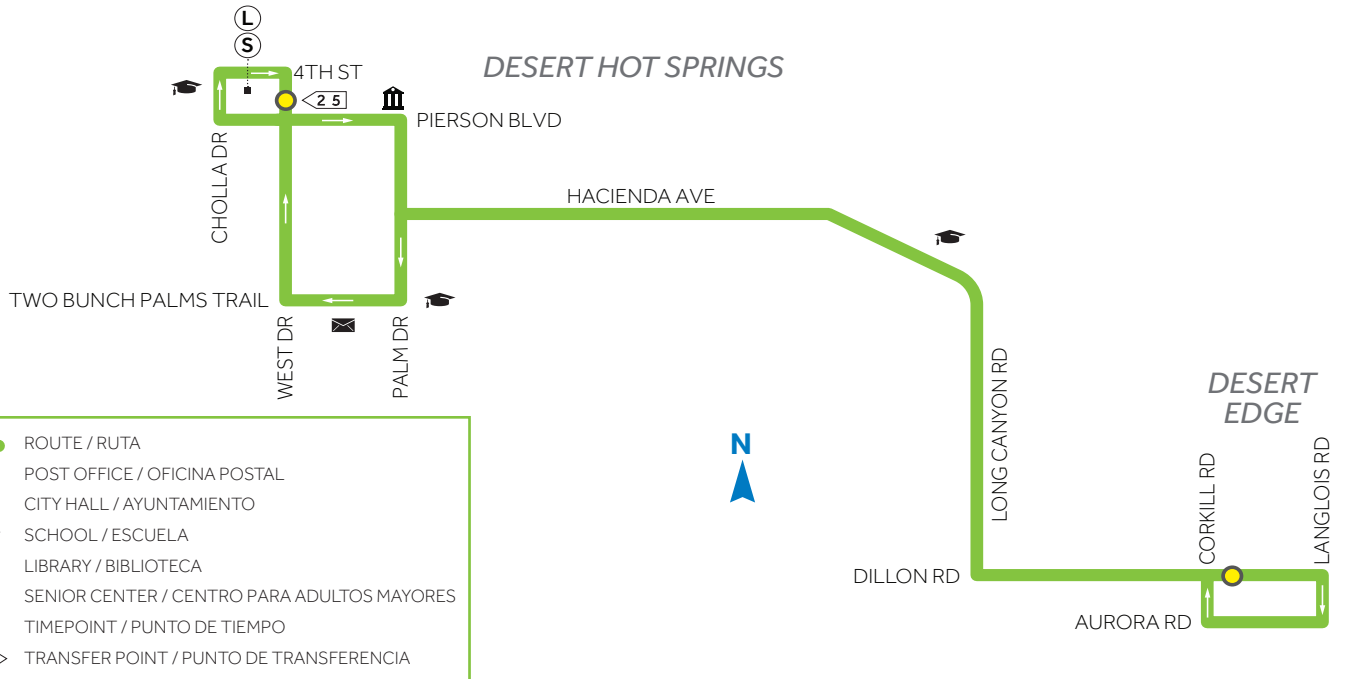

**EASTBOUND  
HACIA EL ESTE**

**WESTBOUND  
HACIA EL OESTE**

West @ Pierson  
Dillon @ Corkill

Dillon @ Corkill  
West @ Pierson

6:45a	7:02a
7:45a	8:02a
8:45a	9:02a
9:45a	10:02a
10:45a	11:02a
11:45a	12:02p
12:45p	1:02p
1:45p	2:02p
2:45p	3:02p
3:45p	4:02p
4:45p	5:02p
5:45p	6:02p
6:45p	7:02p
7:45p	8:02p

7:05a	7:36a
8:05a	8:36a
9:05a	9:36a
10:05a	10:35a
11:05a	11:35a
12:05p	12:35p
1:05p	1:35p
2:05p	2:35p
3:05p	3:35p
4:05p	4:35p
5:05p	5:35p
6:05p	6:35p
7:05p	7:35p
8:05p	8:35p

**ROUTE  
RUTA  
3**

**DESERT EDGE  
DESERT HOT SPRINGS**

**EVERY DAY/HOLIDAY  
TODOS LOS DÍAS /DÍA FESTIVO**

**Level  
Nivel  
2**