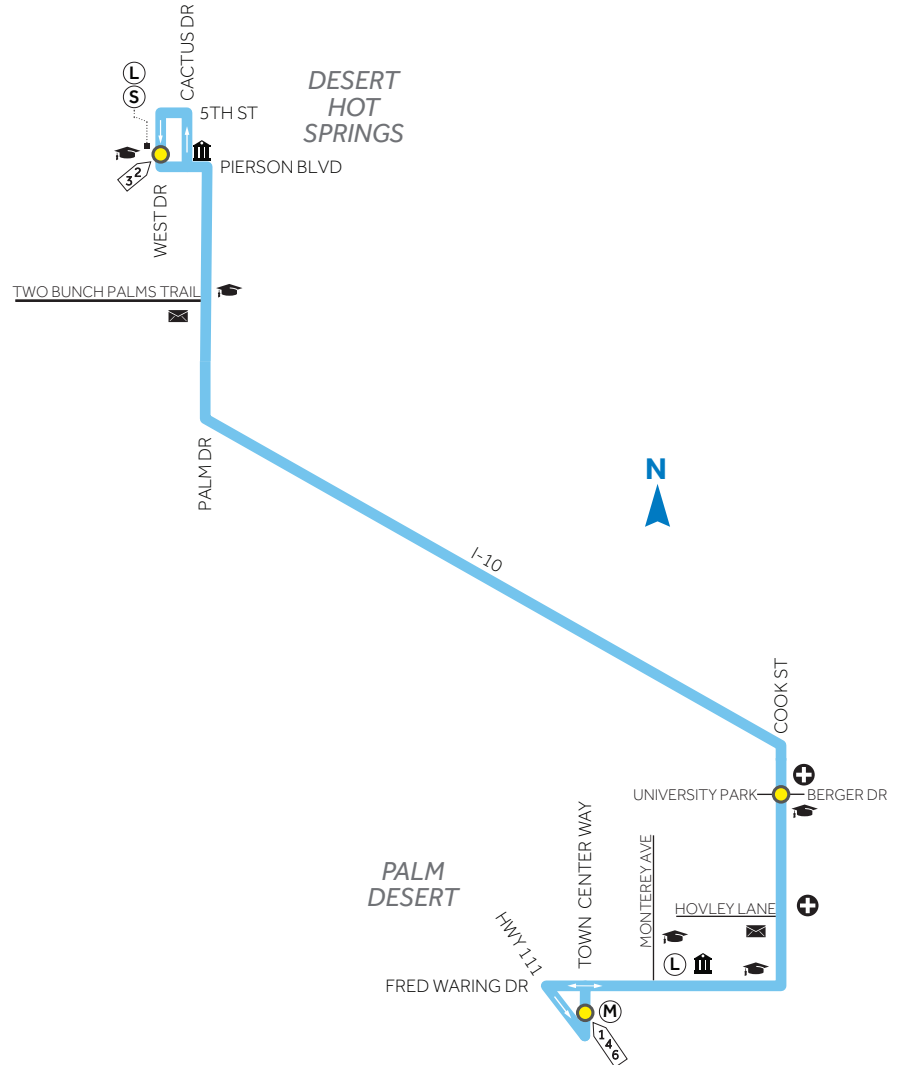

ROUTE RUTA
5

DESERT HOT SPRINGS
CSUSB PALM DESERT
PALM DESERT MALL

**NORTHBOUND
HACIA EL NORTE**

Town Center Way @ Hahn
Cook @ Berger
West @ Pierson

6:10a	6:29a	7:00a
7:10a	7:29a	8:00a
8:10a	8:29a	9:00a
4:00p	4:18p	4:49p
5:00p	5:19p	5:51p
6:00p	6:19p	6:51p

**SOUTHBOUND
HACIA EL SUR**

West @ Pierson
Cook @ University Park
Town Center Way @ Hahn

6:10a	6:40a	6:56a
7:10a	7:40a	7:56a
8:10a	8:40a	8:56a
3:00p	3:30p	3:46p
4:00p	4:30p	4:46p
5:00p	5:31p	5:45p

**NO WEEKEND SERVICE
SIN SERVICIO DE FIN DE SEMANA**

WEEKDAY ONLY
SOLO ENTRE SEMANA

Level Nivel
2