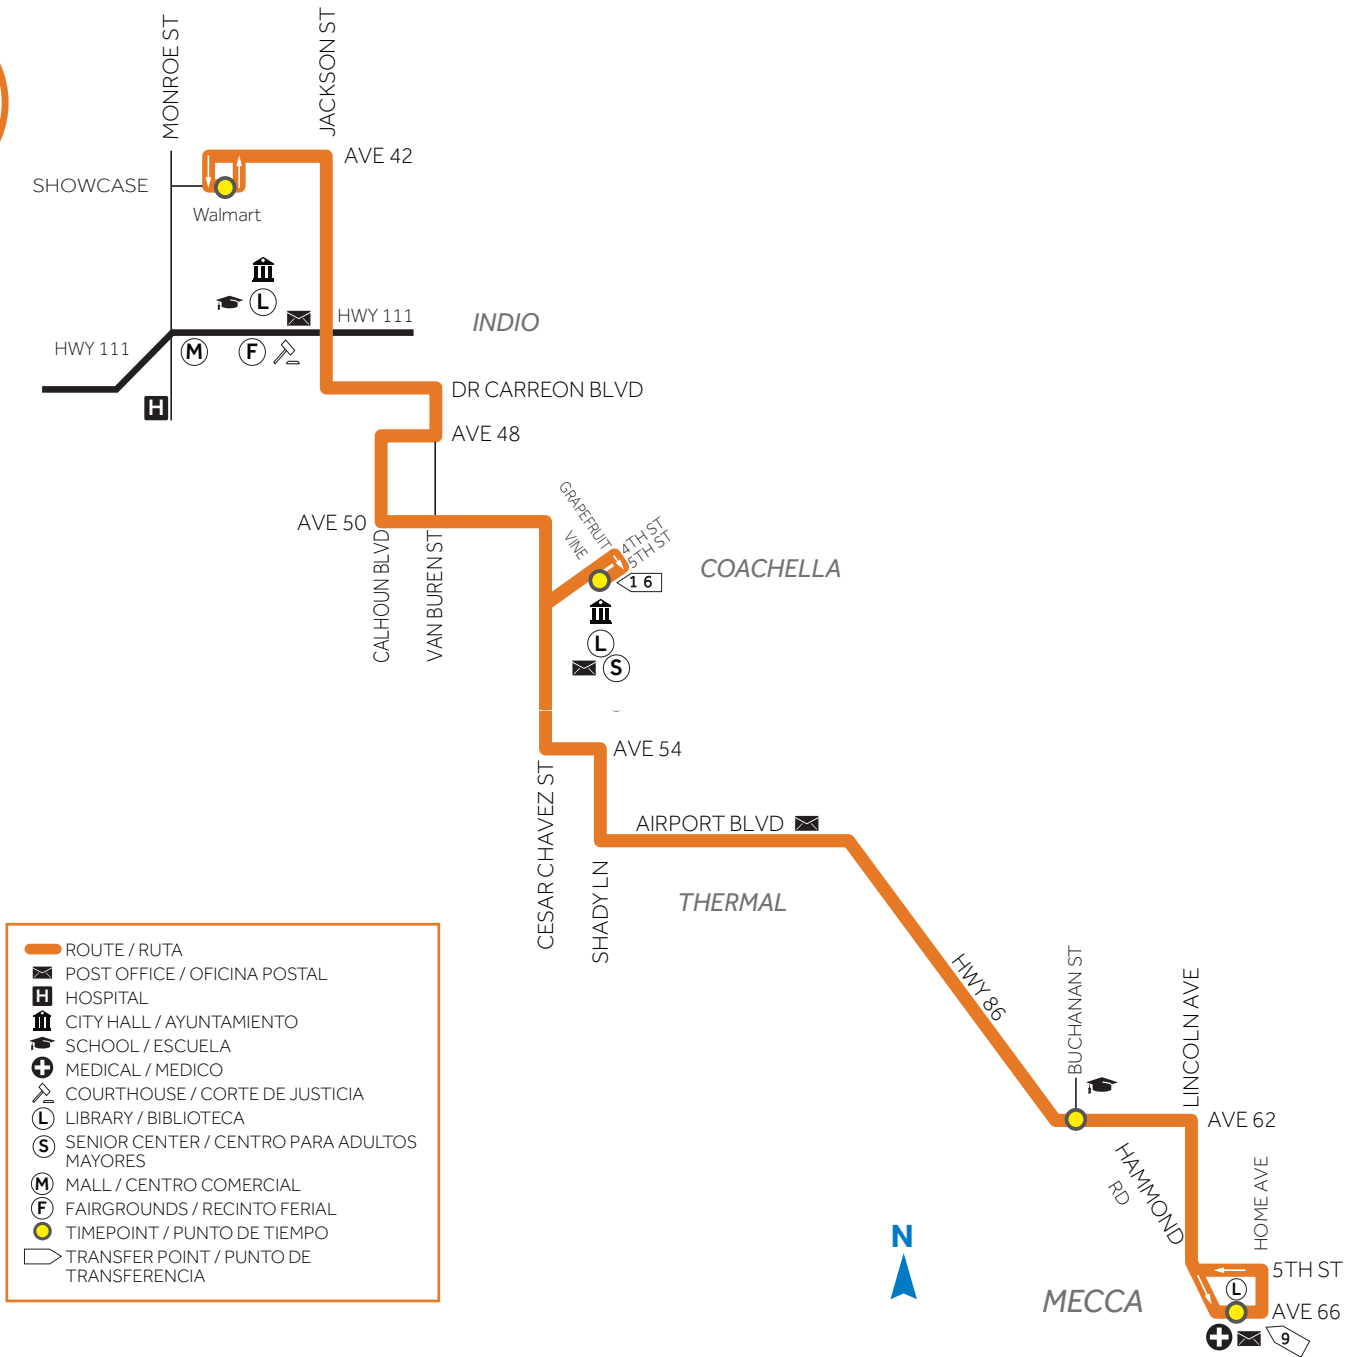

ROUTE RUTA
8
NORTH INDIO
COACHELLA
THERMAL/MECCA

NORTH INDIO
COACHELLA
THERMAL/MECCA

WEEKDAY | ENTRE SEMANA

NORTHBOUND | HACIA EL NORTE

66th @ Mecca Health Clinic	62nd @ Buchanan	5th @ Vine	Showcase @ Monroe
5:30a	5:40a	6:03a	6:37a
6:10a	6:20a	6:47a	7:22a
6:50a	7:00a	7:27a	8:02a
7:30a	7:40a	8:07a	8:42a
8:10a	8:20a	8:47a	9:22a
8:50a	9:00a	9:27a	10:02a
9:30a	9:40a	10:07a	10:42a
10:10a	10:20a	10:45a	11:24a
10:50a	11:00a	11:25a	12:04p
11:30a	11:40a	12:05p	12:44p
12:10p	12:20p	12:45p	1:24p
12:50p	1:00p	1:25p	2:04p
1:30p	1:40p	2:05p	2:44p
2:10p	2:20p	2:45p	3:24p
2:50p	3:00p	3:25p	4:04p
3:30p	3:40p	4:05p	4:44p
4:10p	4:20p	4:45p	5:24p
4:50p	5:00p	5:25p	6:04p
5:30p	5:40p	6:04p	6:43p
6:10p	6:20p	6:44p	7:23p
6:50p	7:00p	7:24p	8:03p
7:30p	7:40p	8:04p	8:43p
8:10p	8:20p	8:43p	9:17p
8:50p	9:00p	9:23p	9:57p
9:30p	9:40p	10:03p	10:37p

SOUTHBOUND | HACIA EL SUR

Showcase @ Monroe	5th @ Vine	62nd @ Buchanan	66th @ Mecca Health Clinic
5:35a	6:07a	6:28a	6:43a
6:35a	7:08a	7:29a	7:44a
7:35a	8:08a	8:29a	8:44a
8:35a	9:08a	9:29a	9:44a
9:35a	10:08a	10:29a	10:44a
10:35a	11:13a	11:34a	11:48a
11:35a	12:13p	12:34p	12:48p
12:35p	1:13p	1:34p	1:48p
1:35p	2:13p	2:34p	2:48p
2:35p	3:13p	3:34p	3:48p
3:35p	4:13p	4:34p	4:48p
4:35p	5:13p	5:34p	5:48p
5:35p	6:11p	6:32p	6:47p
6:35p	7:11p	7:32p	7:47p
7:35p	8:11p	8:32p	8:47p
8:35p	9:07p	9:28p	9:43p
9:35p	10:07p	10:28p	10:43p