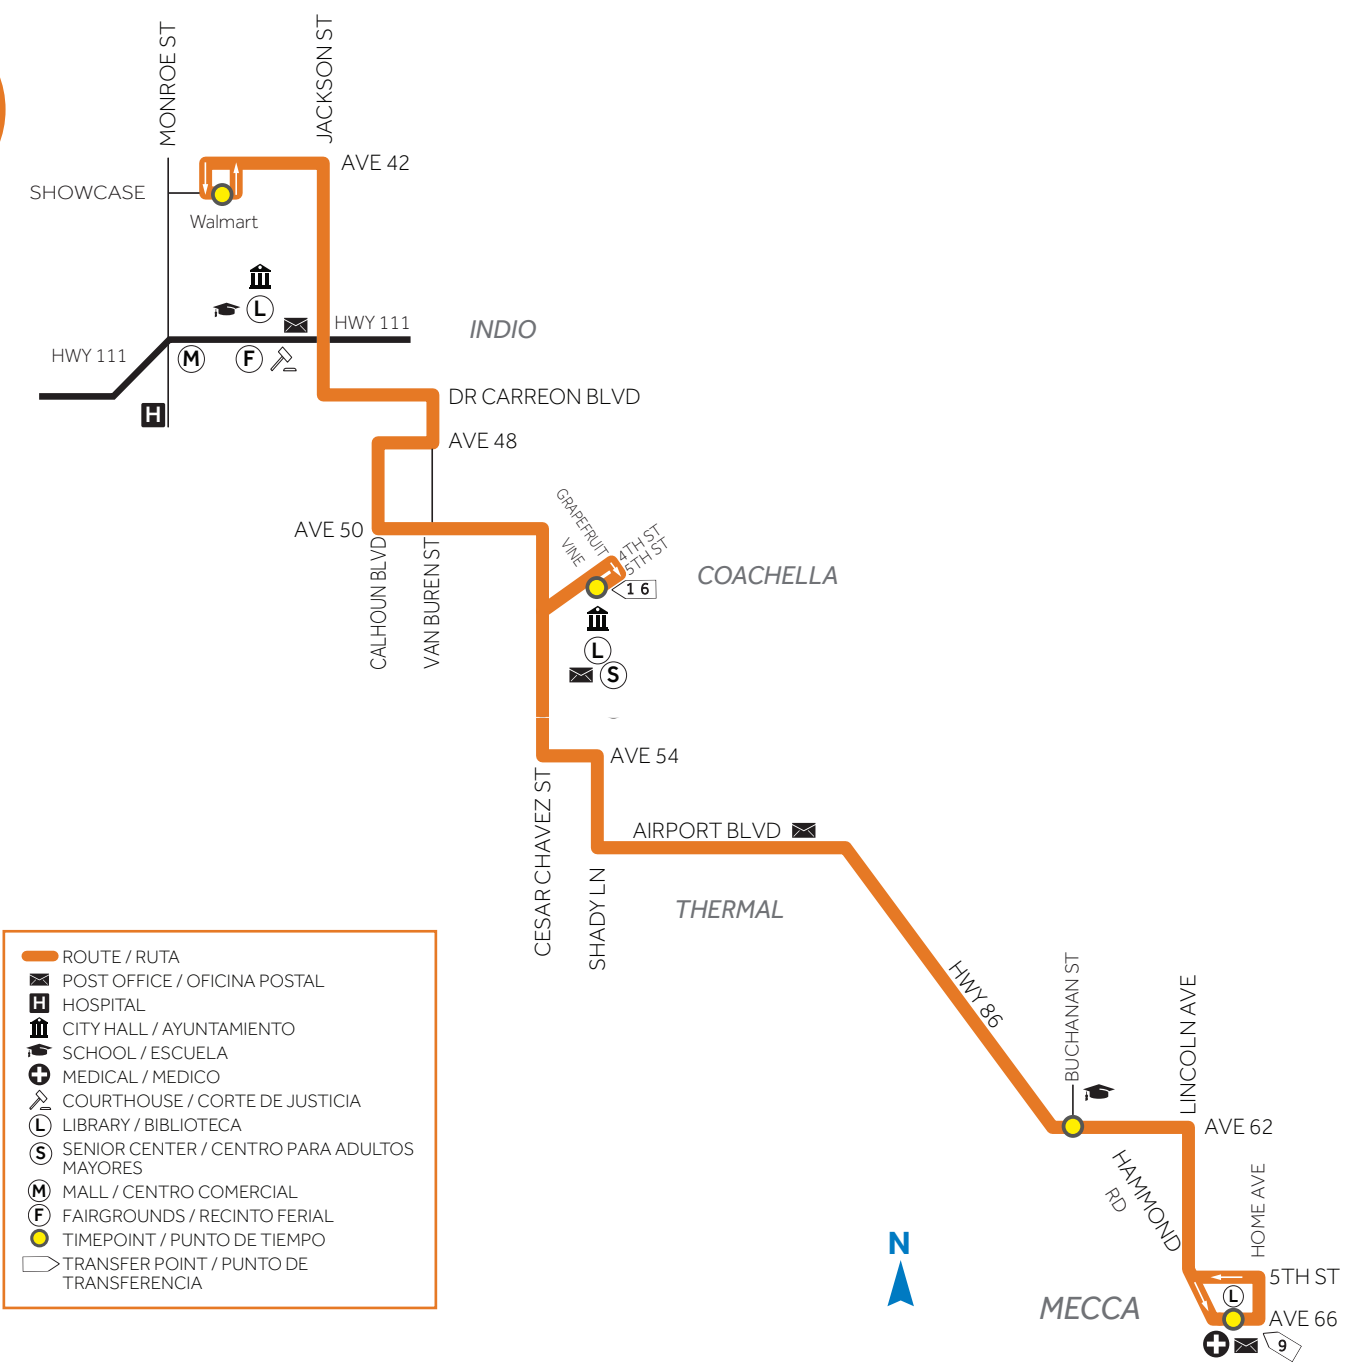

ROUTE RUTA
8

NORTH INDIO
COACHELLA
THERMAL/MECCA

- ROUTE / RUTA
- POST OFFICE / OFICINA POSTAL
- HOSPITAL
- CITY HALL / AYUNTAMIENTO
- SCHOOL / ESCUELA
- MEDICAL / MEDICO
- COURTHOUSE / CORTE DE JUSTICIA
- LIBRARY / BIBLIOTECA
- SENIOR CENTER / CENTRO PARA ADULTOS MAYORES
- MALL / CENTRO COMERCIAL
- FAIRGROUNDS / RECINTO FERIAL
- TIMEPOINT / PUNTO DE TIEMPO
- TRANSFER POINT / PUNTO DE TRANSFERENCIA

**ROUTE
RUTA**

8

**NORTH INDIO
COACHELLA
THERMAL/MECCA**

WEEKDAY | ENTRE SEMANA

**WEEKEND/HOLIDAY
FIN DE SEMANA /DÍA FESTIVO**

NORTHBOUND | HACIA EL NORTE

66th @ Mecca
Health Clinic
62nd @
Buchanan
5th @ Vine
Showcase @
Monroe

SOUTHBOUND | HACIA EL SUR

Showcase @
Monroe
5th @ Vine
62nd @
Buchanan
66th @ Mecca
Health Clinic

5:35a	6:06a	6:30a	6:42a
6:15a	6:50a	7:12a	7:25a
6:55a	7:30a	7:52a	8:05a
7:35a	8:10a	8:32a	8:45a
8:15a	8:50a	9:12a	9:25a
8:55a	9:30a	9:52a	10:05a
9:35a	10:10a	10:32a	10:45a
10:15a	10:53a	11:16a	11:28a
10:55a	11:33a	11:56a	12:08p
11:35a	12:13p	12:36p	12:48p
12:15p	12:53p	1:16p	1:28p
12:55p	1:33p	1:56p	2:08p
1:35p	2:13p	2:36p	2:48p
2:15p	2:53p	3:16p	3:28p
2:55p	3:33p	3:56p	4:08p
3:35p	4:13p	4:36p	4:48p
4:15p	4:53p	5:16p	5:28p
4:55p	5:33p	5:56p	6:08p
5:35p	6:11p	6:34p	6:46p
6:15p	6:51p	7:14p	7:26p
6:55p	7:31p	7:54p	8:06p
7:35p	8:11p	8:34p	8:46p
8:15p	8:46p	9:10p	9:22p
8:55p	9:26p	9:50p	10:02p
9:35p	10:06p	10:30p	10:42p

SOUTHBOUND | HACIA EL SUR

Showcase @
Monroe
5th @ Vine
62nd @
Buchanan
66th @ Mecca
Health Clinic

5:35a	6:07a	6:30a	6:43a
6:35a	7:08a	7:31a	7:44a
7:35a	8:08a	8:31a	8:44a
8:35a	9:08a	9:31a	9:44a
9:35a	10:08a	10:31a	10:44a
10:35a	11:13a	11:36a	11:48a
11:35a	12:13p	12:36p	12:48p
12:35p	1:13p	1:36p	1:48p
1:35p	2:13p	2:36p	2:48p
2:35p	3:13p	3:36p	3:48p
3:35p	4:13p	4:36p	4:48p
4:35p	5:13p	5:36p	5:48p
5:35p	6:11p	6:34p	6:47p
6:35p	7:11p	7:34p	7:47p
7:35p	8:11p	8:34p	8:47p
8:35p	9:07p	9:30p	9:43p
9:35p	10:07p	10:30p	10:43p