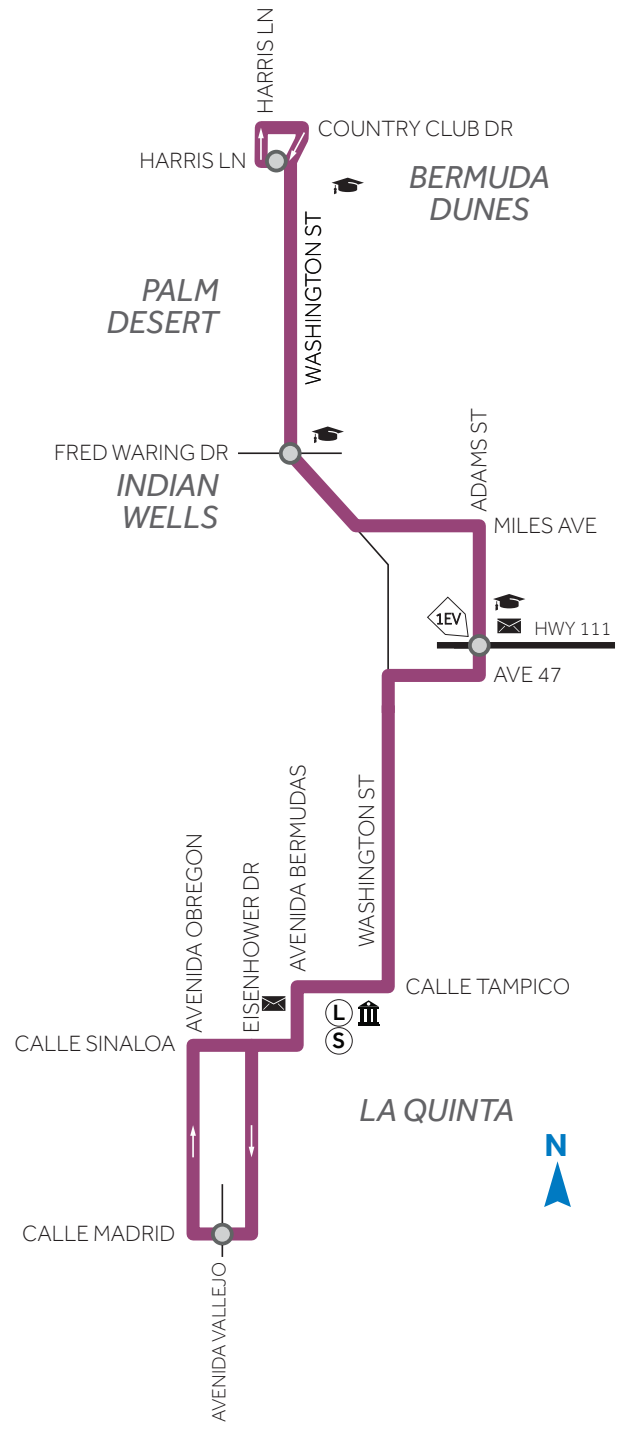

5:15a	5:41a	5:46a	5:51a
6:00a	6:24a	6:31a	6:36a
6:45a	7:09a	7:16a	7:21a
7:30a	7:54a	8:01a	8:06a
8:15a	8:39a	8:46a	8:51a
9:00a	9:24a	9:31a	9:36a
9:45a	10:09a	10:16a	10:21a
10:30a	10:54a	11:01a	11:07a
11:15a	11:39a	11:46a	11:52a
12:00p	12:24p	12:31p	12:37p
12:45p	1:09p	1:16p	1:22p
1:30p	1:54p	2:01p	2:07p
2:15p	2:39p	2:46p	2:52p
3:00p	3:24p	3:31p	3:37p
3:45p	4:09p	4:16p	4:22p
4:30p	4:54p	5:01p	5:07p
5:15p	5:39p	5:45p	5:50p
6:00p	6:24p	6:30p	6:35p
6:45p	7:09p	7:15p	7:20p
7:30p	7:54p	8:00p	8:05p
8:15p	8:41p	8:46p	8:51p

**WEEKDAY
DÍAS ENTRE SEMANA**

SOUTHBOUND | HACIA EL SUR

Harris Lane @ Washington
Washington @ Fred Waring
Adams @ Hwy 111
Calle Madrid @ Avenida Vallejo

5:15a	5:20a	5:33a	5:51a
6:05a	6:10a	6:25a	6:42a
6:50a	7:01a	7:10a	7:27a
7:35a	7:46a	7:55a	8:12a
8:20a	8:31a	8:40a	8:57a
9:05a	9:16a	9:25a	9:42a
9:50a	10:01a	10:10a	10:27a
10:35a	10:47a	10:56a	11:14a
11:20a	11:32a	11:41a	11:59a
12:05p	12:17p	12:26p	12:44p
12:50p	1:02p	1:11p	1:29p
1:35p	1:47p	1:56p	2:14p
2:20p	2:32p	2:41p	2:59p
3:05p	3:17p	3:26p	3:44p
3:50p	4:02p	4:11p	4:29p
4:35p	4:47p	4:56p	5:14p
5:20p	5:31p	5:39p	5:56p
6:05p	6:16p	6:24p	6:41p
6:50p	7:01p	7:09p	7:26p
7:35p	7:46p	7:54p	8:11p

- ROUTE / RUTA
- CITY HALL / AYUNTAMIENTO
- SCHOOL / ESCUELA
- LIBRARY / BIBLIOTECA
- SENIOR CENTER / CENTRO PARA ADULTOS MAYORES
- POST OFFICE / OFICINA POSTAL
- TIMEPOINT / PUNTO DE TIEMPO
- TRANSFER POINT / PUNTO DE TRANSFERENCIA