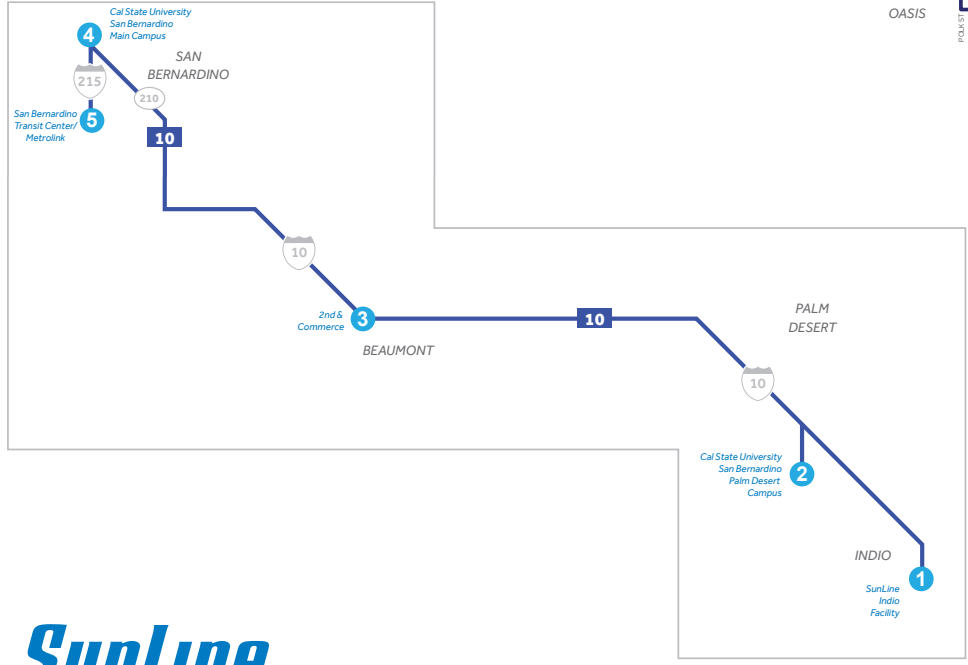

SYSTEM MAP MAPA DEL SISTEMA

Effective: January 3, 2021
Efectivo: enero 3, 2021

- 1 Route/Ruta 1 | Coachella - Via Hwy 111 - Palm Springs
- 2 Route/Ruta 2 | Desert Hot Springs - Palm Springs - Cathedral City
- 3 Route/Ruta 3 | Desert Edge - Desert Hot Springs
- 4 Route/Ruta 4 | Westfield Palm Desert - Palm Springs
- 5 Route/Ruta 5 | Desert Hot Springs - CSUSB (PDC) - Westfield Palm Desert
- 6 Route/Ruta 6 | Coachella - Via Fred Waring - Westfield Palm Desert
- 7 Route/Ruta 7 | Bermuda Dunes - Indian Wells - La Quinta
- 8 Route/Ruta 8 | North Indio - Coachella - Thermal/Mecca
- 9 Route/Ruta 9 | North Shore - Mecca - Oasis
- 10 Route/Ruta 10 | Indio - CSUSB (PDC) - CSUSB - San Bernardino Transit Center (SBTC) / Metrolink
- 11 Route/Ruta 1X | Express to Indio - Express to Palm Springs **COMING MAY 2021**
- Transfer Points/Puntos de Transferencia

Map not to scale. See individual route maps for Microtransit Zones.
Mapa no está a escala real. Ver mapas individuales para las zonas de viaje compartido.

10 COMMUTER LINK

INDIO - CSUSB (PDC) - CSUSB - SAN BERNARDINO TRANSIT CENTER (SBTC) / METROLINK