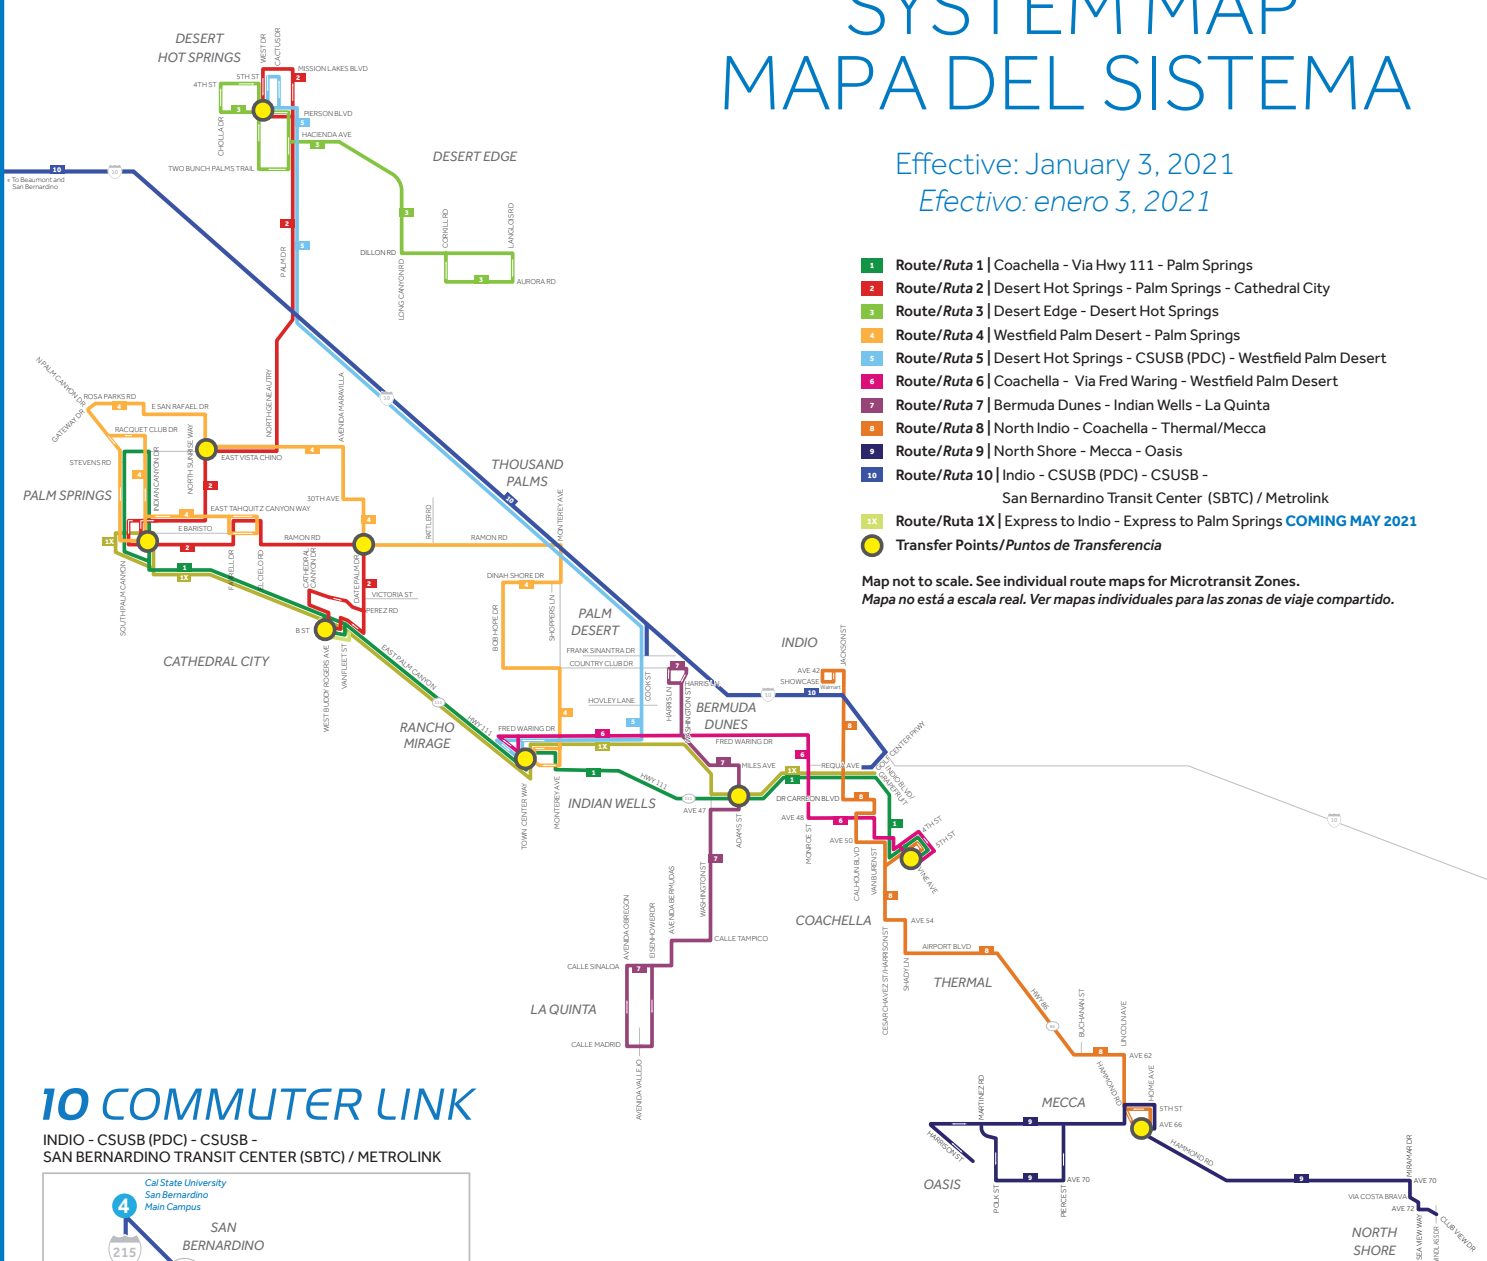

SYSTEM MAP MAPA DEL SISTEMA

Effective: January 3, 2021
Efectivo: enero 3, 2021

- 1 Route/Ruta 1 | Coachella - Via Hwy 111 - Palm Springs
- 2 Route/Ruta 2 | Desert Hot Springs - Palm Springs - Cathedral City
- 3 Route/Ruta 3 | Desert Edge - Desert Hot Springs
- 4 Route/Ruta 4 | Westfield Palm Desert - Palm Springs
- 5 Route/Ruta 5 | Desert Hot Springs - CSUSB (PDC) - Westfield Palm Desert
- 6 Route/Ruta 6 | Coachella - Via Fred Waring - Westfield Palm Desert
- 7 Route/Ruta 7 | Bermuda Dunes - Indian Wells - La Quinta
- 8 Route/Ruta 8 | North Indio - Coachella - Thermal/Mecca
- 9 Route/Ruta 9 | North Shore - Mecca - Oasis
- 10 Route/Ruta 10 | Indio - CSUSB (PDC) - CSUSB - San Bernardino Transit Center (SBTC) / Metrolink
- 11 Route/Ruta 1X | Express to Indio - Express to Palm Springs **COMING MAY 2021**
- Transfer Points/Puntos de Transferencia

Map not to scale. See individual route maps for Microtransit Zones.
Mapa no está a escala real. Ver mapas individuales para las zonas de viaje compartido.

10 COMMUTER LINK

INDIO - CSUSB (PDC) - CSUSB - SAN BERNARDINO TRANSIT CENTER (SBTC) / METROLINK