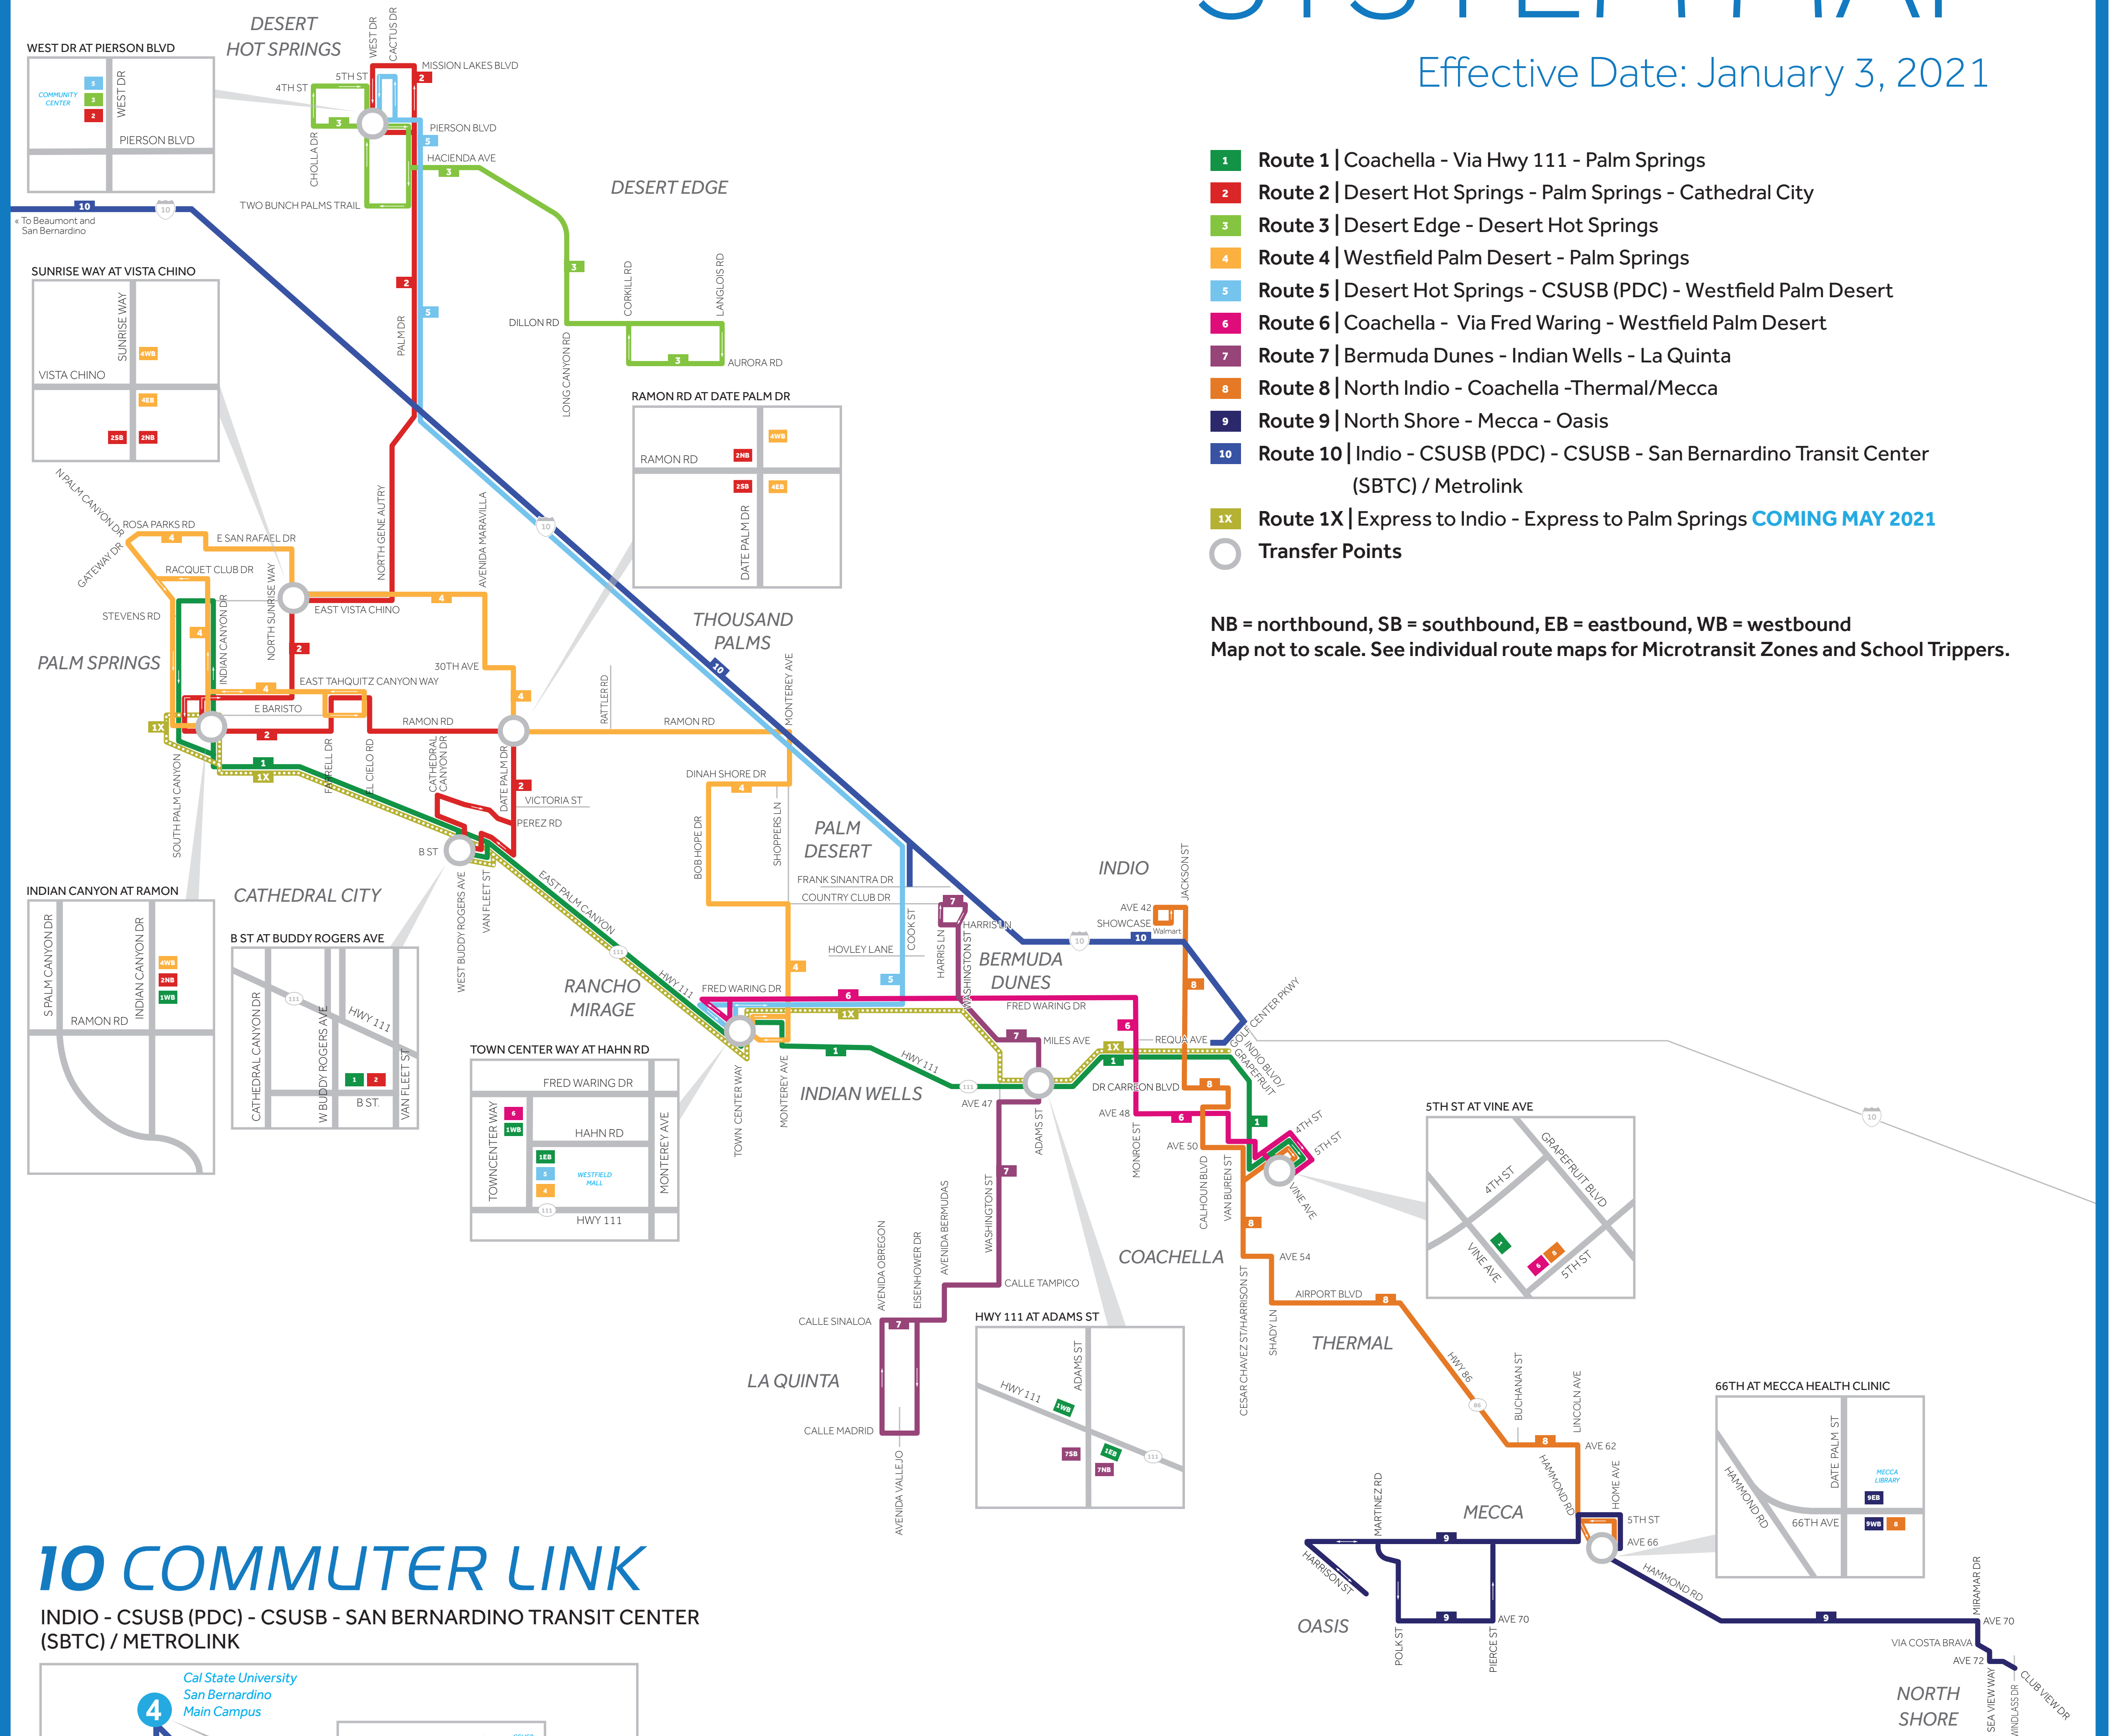

# SYSTEM MAP

Effective Date: January 3, 2021

- 1 Route 1 | Coachella - Via Hwy 111 - Palm Springs
- 2 Route 2 | Desert Hot Springs - Palm Springs - Cathedral City
- 3 Route 3 | Desert Edge - Desert Hot Springs
- 4 Route 4 | Westfield Palm Desert - Palm Springs
- 5 Route 5 | Desert Hot Springs - CSUSB (PDC) - Westfield Palm Desert
- 6 Route 6 | Coachella - Via Fred Waring - Westfield Palm Desert
- 7 Route 7 | Bermuda Dunes - Indian Wells - La Quinta
- 8 Route 8 | North Indio - Coachella - Thermal/Mecca
- 9 Route 9 | North Shore - Mecca - Oasis
- 10 Route 10 | Indio - CSUSB (PDC) - CSUSB - San Bernardino Transit Center (SBTC) / Metrolink
- 1X Route 1X | Express to Indio - Express to Palm Springs **COMING MAY 2021**
- Transfer Points

NB = northbound, SB = southbound, EB = eastbound, WB = westbound  
Map not to scale. See individual route maps for Microtransit Zones and School Trippers.

## 10 COMMUTER LINK

INDIO - CSUSB (PDC) - CSUSB - SAN BERNARDINO TRANSIT CENTER (SBTC) / METROLINK

**SunLine**  
**Refueled**  
DRIVING THE FUTURE OF TRANSIT

760.343.3451 | SunLine.org  
TTY/TDD Service Available