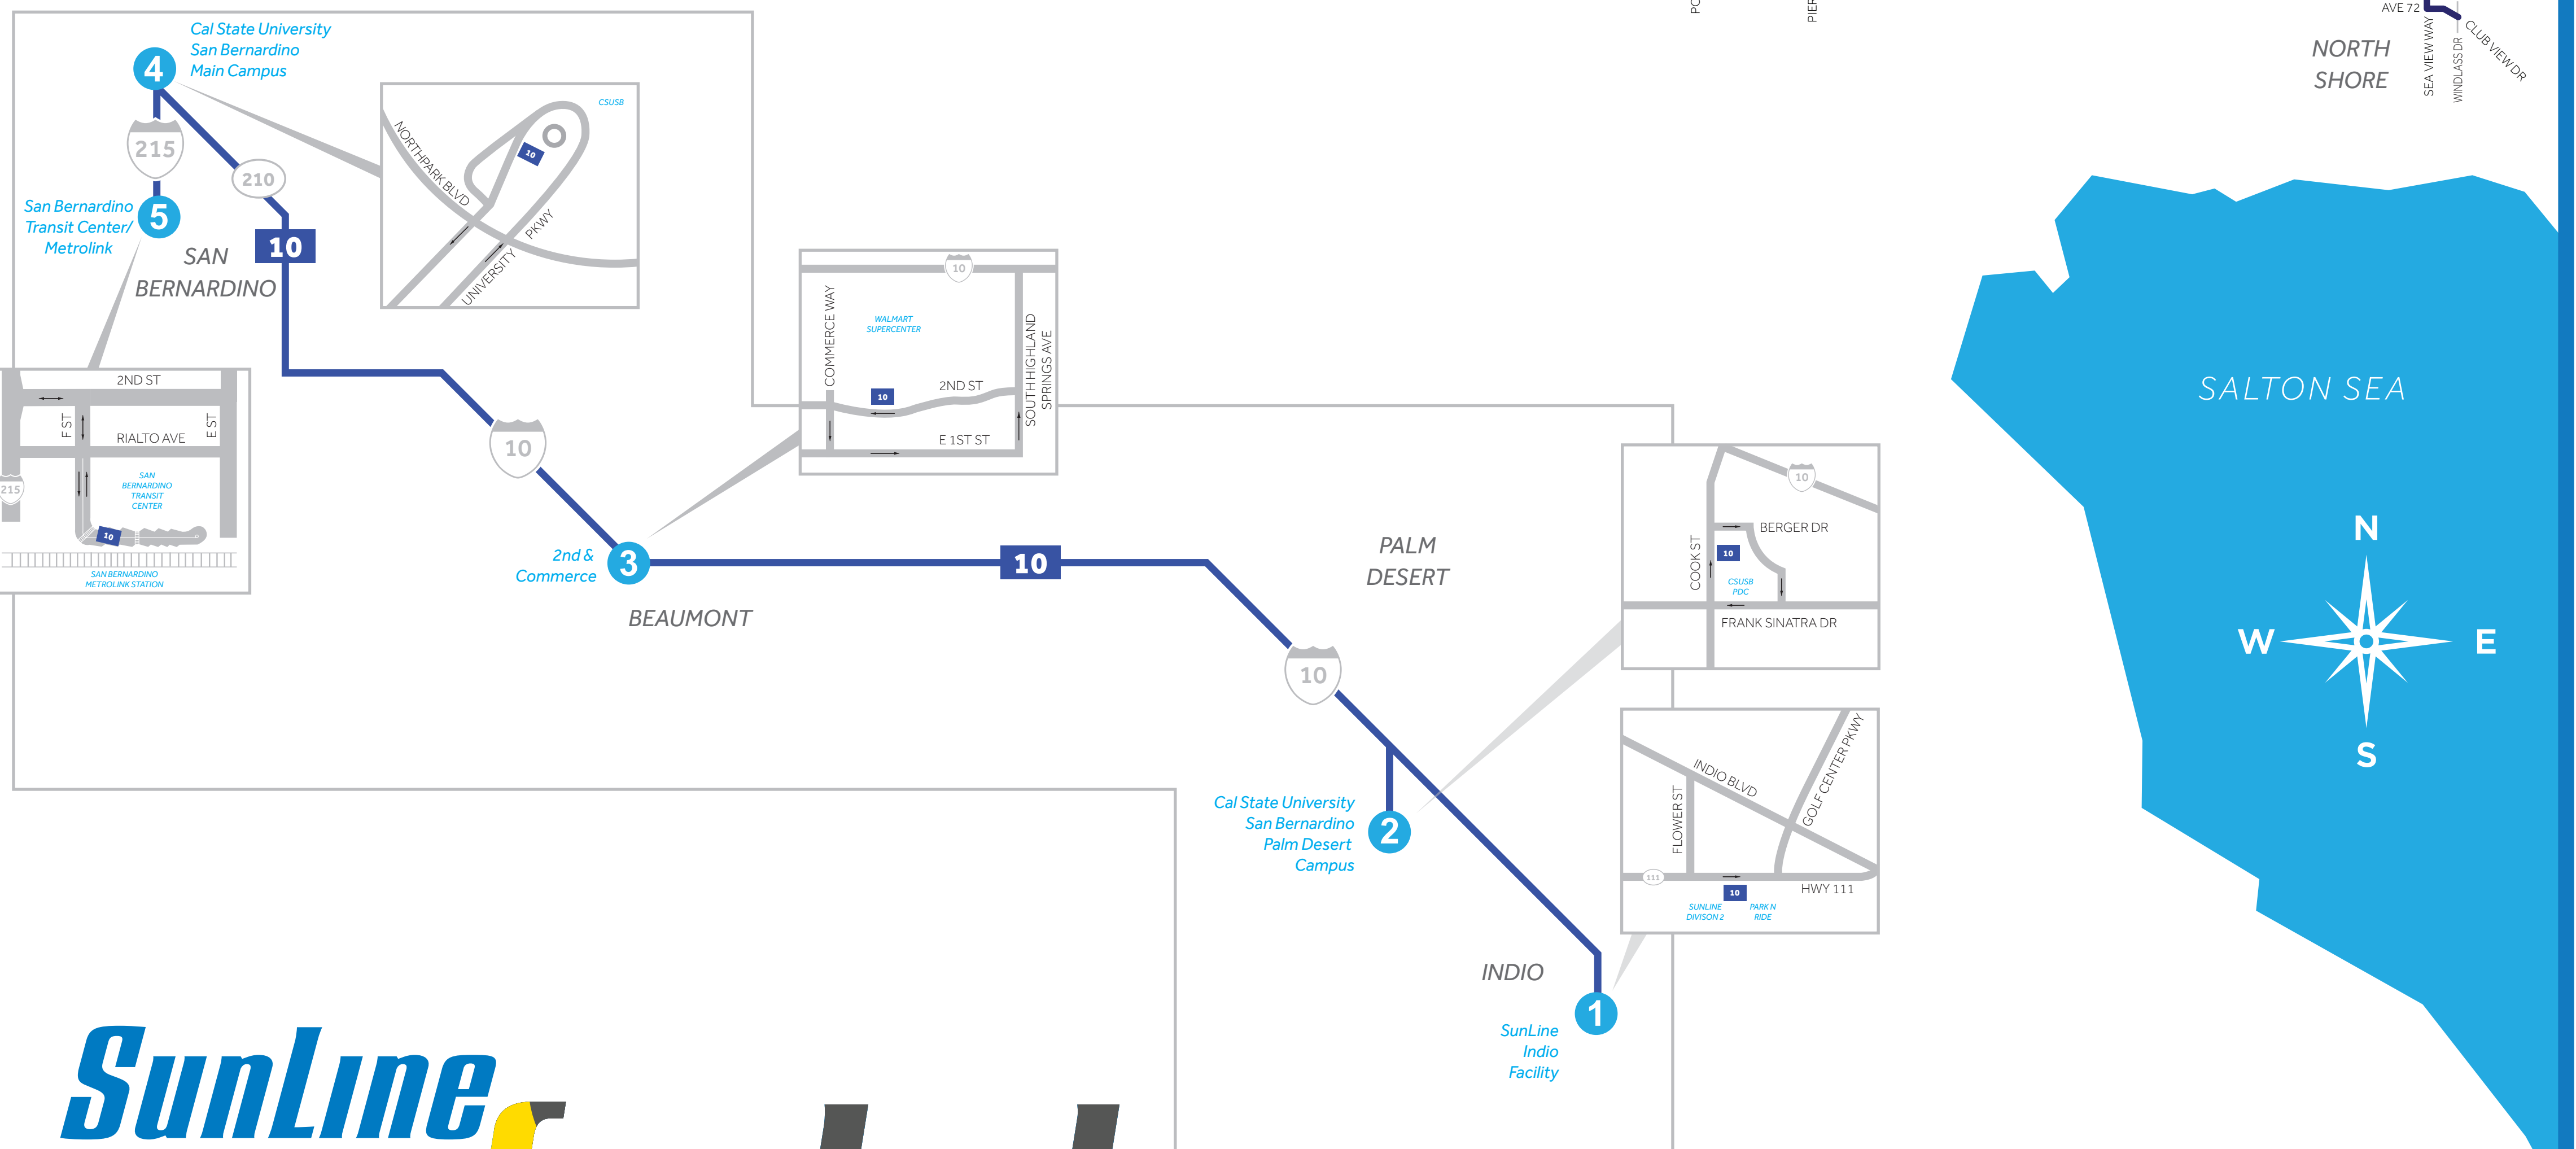

# SYSTEM MAP

Effective Date: January 3, 2021

- 1 Route 1 | Coachella - Via Hwy 111 - Palm Springs
- 2 Route 2 | Desert Hot Springs - Palm Springs - Cathedral City
- 3 Route 3 | Desert Edge - Desert Hot Springs
- 4 Route 4 | Westfield Palm Desert - Palm Springs
- 5 Route 5 | Desert Hot Springs - CSUSB (PDC) - Westfield Palm Desert
- 6 Route 6 | Coachella - Via Fred Waring - Westfield Palm Desert
- 7 Route 7 | Bermuda Dunes - Indian Wells - La Quinta
- 8 Route 8 | North Indio - Coachella - Thermal/Mecca
- 9 Route 9 | North Shore - Mecca - Oasis
- 10 Route 10 | Indio - CSUSB (PDC) - CSUSB - San Bernardino Transit Center (SBTC) / Metrolink
- 1X Route 1X | Express to Indio - Express to Palm Springs **COMING MAY 2021**
- Transfer Points

NB = northbound, SB = southbound, EB = eastbound, WB = westbound  
Map not to scale. See individual route maps for Microtransit Zones and School Trippers.

## 10 COMMUTER LINK

INDIO - CSUSB (PDC) - CSUSB - SAN BERNARDINO TRANSIT CENTER (SBTC) / METROLINK

**SunLine**  
**Refueled**  
DRIVING THE FUTURE OF TRANSIT

760.343.3451 | SunLine.org  
TTY/TDD Service Available